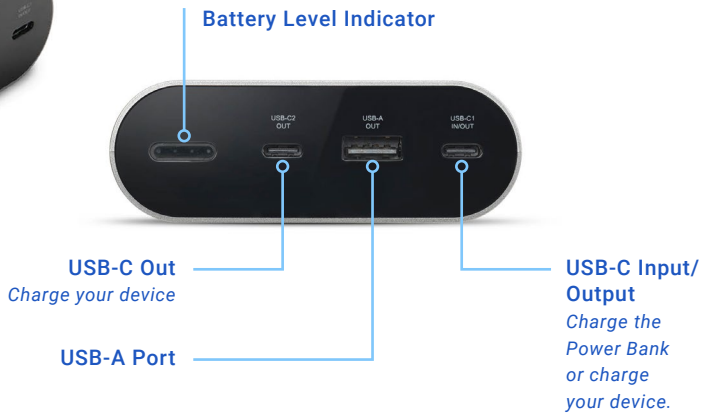

FEATURE	TECHNICAL SPECIFICATION	TECHNICAL SPECIFICATION
MODEL	Targus 100W USB-C Portable Power Bank	Targus 140W USB-C Portable Power Bank
CAPACITY	90Wh (25,000 mAh)	86.4Wh (24,000 mAh)
OUTPUT	USB-A 5V/2A 10W 2 x USB-C 100W PD 3.0 (5V/3A, 9V/3A, 15V/3A, 20V/5A)	USB-A 5V/2A 10W 2 x USB-C 140W PD 3.1 (5V/3A, 9V/3A, 15V/3A, 20V/5A, 28V/5A)
INPUT	USB-C (5V, 9V, 15V, 20V)	USB-C (5V, 9V, 15V, 20V, 28V)
CELL CONFIGURATION	5-cells Samsung INR-21700-50 5,000 mAh cell capacity	6-cells Samsung INR-21700-40 4,000 mAh cell capacity
LED STATUS INDICATOR	Yes	Yes
DIMENSIONS	152 x 87.5 x 29.9mm¹	176 x 87.5 x 29.9mm¹
WEIGHT	521 grams²	621 grams²
WARRANTY	Limited 2-year warranty through Targus	Limited 2-year warranty through Targus
WHAT'S IN THE BOX?	100W Power Bank 1M USB-C Cable	140W Power Bank 1M USB-C Cable

¹ 100W & 140W options configured to stay below 27,000 mAh FAA/TSA limit.

² Both options include Charging Over Voltage and Discharge Under Voltage Protection, Output Current Protection, Short Circuit Protection, Temperature Protection.

Technical specifications subject to change without prior notice. Product availability varies by country. Please contact your Dell representative for more information.

© 2024 Dell Inc. or its subsidiaries. All rights reserved. Dell Technologies, Dell, EMC, Dell EMC and other trademarks are trademarks of Dell Inc. or its subsidiaries. Other trademarks may be trademarks of their respective owners.