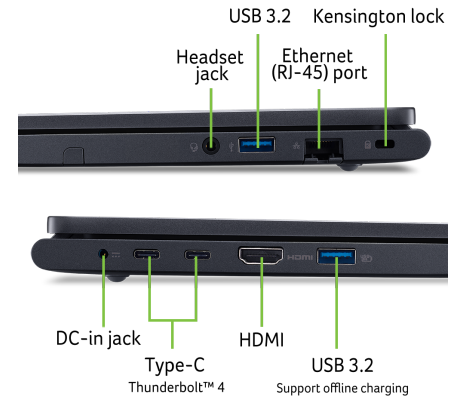

Acer TMP414-53-58XQ

SPECIFICATIONS

Ordering Information

Series	Travelmate P4
Model name	TMP414-53-58XQ
Part number	NX.VZTEG.004
EAN	4711121662607
Short description	Acer ComfyView™ WUXGA Display / Intel® Core™ i5-1335U / 8 GB DDR4 RAM / 512 GB SSD / Intel® Iris® Xe Graphics / Windows 11 Pro (64-bit) / Black

Operating System

Operating System	Windows 11 Professional (64-bit)

Housing

Housing / Color	Black
Component door	-
Dimensions	319 (W) x 229 (D) x 18.9 (H) mm
Weight	1.4 kg
Passively cooled (fanless)	-

Display

Display size	14"
Display type	Acer ComfyView™ WUXGA Display with LED-Backlight (non-glare)
Display resolution in pixel	1920 x 1200
Aspect ratio	16:10

Processor and chipset

Processor	Intel® Core™ i5-1335U Processor
Clock frequency	1.30 GHz (Up to 4.60 GHz Intel® Turbo Boost Max Technology)
Cache	12 MB Intel® Smart Cache
Processing cores / threads	2 Performance-cores + 8 Efficient-cores / 12 Threads
Chipset	Integrated SOC

Storage and drives

Memory	8 GB DDR4 RAM
Memory configuration	1 x 8 GB DDR4 RAM
Maximum RAM	Up to 32 GB DDR4 system memory, Upgrade to 64 GB with two soDIMM modules
Mass storage	512 GB PCIe NVMe Solid-State-Drive (SSD)
Optical drive	-

Graphics card

Graphics card	Intel® Iris® Xe Graphics

Connections

LAN	Intel® Ethernet Connection I219-LM Gigabit Ethernet
Wireless LAN	Intel® Wi-Fi 6E 802.11 ax/ac/a/b/g/n
Wireless WAN / SIM-Card	No
Wireless Gigabit	Intel Wireless 6E 802.11 a/b/g/n/ac/ax
Bluetooth	Bluetooth® 5.2
NFC	No

IO ports

HDMI	HDMI® 2.1
VGA	-
Displayport	via USB-C
Thunderbolt	Thunderbolt™ 4
USB 3.2	2x USB 3.2 Gen 1 (1x power-off USB charging)
USB 3.1	-
USB 3.0	-
USB 2.0	-
USB 4.0	-
Ethernet (RJ-45)	Yes
Cardreader	MicroSD Card reader
Audio port	3.5 mm headphone/speaker jack
Docking port	Yes

Input

Keyboard	80-/81-/84-key Acer backlight keyboard layout
Keyboard layout	German (QWERTZ)
Backlit keyboard	Yes
Touchpad	Multi-gesture touchpad