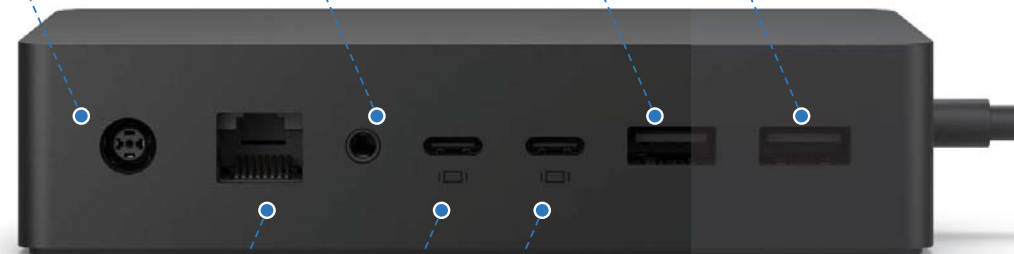

3.5mm in/out audio jack

Instantly transform your Surface into a desktop PC

Surface Dock 2

FEATURES:

- 199W power supply charges any Surface device⁴
- Supports dual 4K monitors* at 60Hz on Surface Book 3, Surface Pro 7, Surface Pro X, Surface Laptop 3, and Surface Go 2
- Or use dual 4K monitors at 30Hz on previous generation devices: Surface Pro 6, Surface Pro (5th Gen), Surface Laptop 2, Surface Laptop (1st Gen), Surface Go, and Surface Book 2 (both sizes)
- Arrange your desk as you like it, with a longer Surface Connect cable (80 cm) and ports for connecting your keyboard, mouse, or other accessories*
- Built with two front-facing USB-C® (10Gbps), now with 15W of Fast Charging power for your accessories and phone, plus faster data transfers⁵
- Includes two rear-facing USB-C® that support video, data, and audio⁶
- Includes two rear-facing USB-A 3.2 (10Gbps)
- 3.5mm in/out audio jack to connect mics, speakers, or headsets
- Work at speed with a 1 Gigabit Ethernet port
- Secure your device with Kensington-compatible lock support
- Deploy and manage easily with business must-haves like frictionless firmware updates, Wake on LAN, network boot, and Surface Enterprise Management Mode

Surface Dock 2

USB-C®⁷
15W of Fast Charging power for accessories
and phone plus faster data transfer

Power adapter

In/out audio jack

USB-A

Front

Ethernet

Video-capable USB-C®
also supports dual 4K monitors
with 60Hz refresh rate*⁸