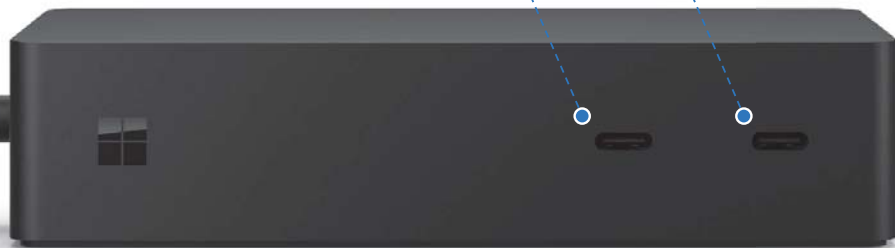

All the connections you need

Streamline the way you work and connect. New Surface Dock 2 instantly transforms your Surface device into a desktop PC, with all the next-gen ports you need.

What's new in Surface Dock 2

199W power supply charges any Surface device,¹ with Fast Charging on enabled devices

Now with seven ports, including two video-capable USB-C® ports

Double the refresh rate of the previous dock: use dual 4K monitors* at 60Hz on new Surface devices²

3.5mm in/out audio jack

Instantly transform your Surface into a desktop PC

Surface Dock 2

FEATURES:

- 199W power supply charges any Surface device⁴
- Supports dual 4K monitors* at 60Hz on Surface Book 3, Surface Pro 7, Surface Pro X, Surface Laptop 3, and Surface Go 2
- Or use dual 4K monitors at 30Hz on previous generation devices: Surface Pro 6, Surface Pro (5th Gen), Surface Laptop 2, Surface Laptop (1st Gen), Surface Go, and Surface Book 2 (both sizes)
- Arrange your desk as you like it, with a longer Surface Connect cable (80 cm) and ports for connecting your keyboard, mouse, or other accessories*
- Built with two front-facing USB-C® (10Gbps), now with 15W of Fast Charging power for your accessories and phone, plus faster data transfers⁵
- Includes two rear-facing USB-C® that support video, data, and audio⁶
- Includes two rear-facing USB-A 3.2 (10Gbps)
- 3.5mm in/out audio jack to connect mics, speakers, or headsets
- Work at speed with a 1 Gigabit Ethernet port
- Secure your device with Kensington-compatible lock support
- Deploy and manage easily with business must-haves like frictionless firmware updates, Wake on LAN, network boot, and Surface Enterprise Management Mode

Surface Dock 2

USB-C®⁷
15W of Fast Charging power for accessories
and phone plus faster data transfer

Power adapter

In/out audio jack

USB-A

Front

Ethernet

Video-capable USB-C®
also supports dual 4K monitors
with 60Hz refresh rate*⁸