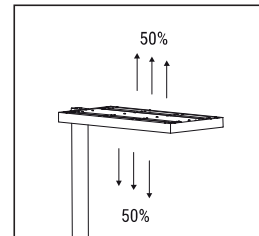

LED floor lamp MAULjura, dimmable

- **Stepless dimmer to adapt to the tasks and personal needs**
- **Powerful direct light for the work surface and indirect light for room lighting**
- **Professional floor lamp for the price-conscious**
- **Upward light dispersion 50 % and downward light dispersion 50 %**
- **Very economical: State of the art LED technology**
- **Designed by MAUL: Developed and constructed in Germany**
- **GS label for checked safety, technical safety concept Made by MAUL**
- Column and head made of high-quality aluminium
- Closed lamp head
- Convenient: Diffuser for reduction of shades
- Reduced glare to UGR <16 for fatigue-proof vision
- Guaranteed: No consumption in switch-off mode
- Practical: detachable mains cable makes it easier to set up the device
- Protection rating IP20
- Light source and operating device replaceable by an electrician
- Environmentally friendly recyclable packaging, free of plastic