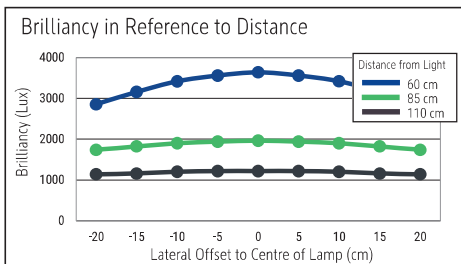

LED floor lamp MAULjura, dimmable

- **Stepless dimmer to adapt to the tasks and personal needs**
- **Powerful direct light for the work surface and indirect light for room lighting**
- **Professional floor lamp for the price-conscious**
- **Upward light dispersion 50 % and downward light dispersion 50 %**
- **Very economical: State of the art LED technology**
- **Designed by MAUL: Developed and constructed in Germany**
- **GS label for checked safety, technical safety concept Made by MAUL**
- Column and head made of high-quality aluminium
- Closed lamp head
- Convenient: Diffuser for reduction of shades
- Reduced glare to UGR <16 for fatigue-proof vision
- Guaranteed: No consumption in switch-off mode
- Practical: detachable mains cable makes it easier to set up the device
- Protection rating IP20
- Light source and operating device replaceable by an electrician
- Environmentally friendly recyclable packaging, free of plastic