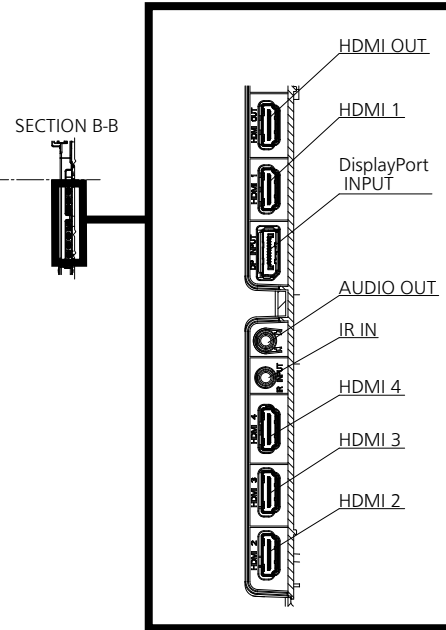

For signals without ○ in the Plug and Play-supported signal column, resolutions may not be selected on the PC side even if this unit supports those signals.

Note

● An auto detected signal format may be differently displayed from the actual input signal.

● [i] shown after the number of dots of resolution means the interlace signal.

● Drawing of terminals

View from back

Magnified figure of terminal b

Magnified figure of terminal a

Sectional view of terminal a
(MICRO SD / SERIAL IN / LAN / USB TYPE-C /
USB TYPE-A / USB TYPE-A)

Terminal a
65SQE2W Terminal (Bottom)

Units : mm (inches)

	MICRO SD	SERIAL	LAN	USB TYPE-C	USB TYPE-A
A	5.1 (0.2)	7.7 (0.3)	9.3 (0.36)	4.8 (0.18)	7.3 (0.28)
B	-	0.7 (0.02)	5.1 (0.2)	-	-
C	27.0 (1.06)				

Sectional view of terminal b
(HDMI OUT / HDMI 1 / DisplayPort INPUT /
AUDIO OUT / IR IN / HDMI 4 / HDMI 3 / HDMI 2)