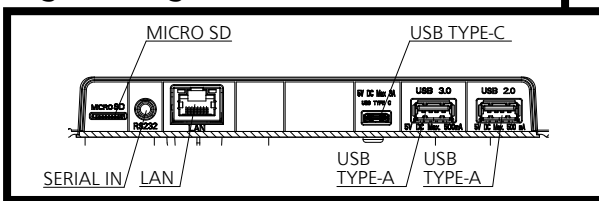

● [i] shown after the number of dots of resolution means the interlace signal.

● Drawing of terminals

View from back

Magnified figure of terminal b

Magnified figure of terminal a

Sectional view of terminal a
(MICRO SD / SERIAL IN / LAN / USB TYPE-C /
USB TYPE-A / USB TYPE-A)

Terminal a
65SQE2W Terminal (Bottom)

Units : mm (inches)

	MICRO SD	SERIAL	LAN	USB TYPE-C	USB TYPE-A
A	5.1 (0.2)	7.7 (0.3)	9.3 (0.36)	4.8 (0.18)	7.3 (0.28)
B	-	0.7 (0.02)	5.1 (0.2)	-	-
C	27.0 (1.06)				

Sectional view of terminal b
(HDMI OUT / HDMI 1 / DisplayPort INPUT /
AUDIO OUT / IR IN / HDMI 4 / HDMI 3 / HDMI 2)