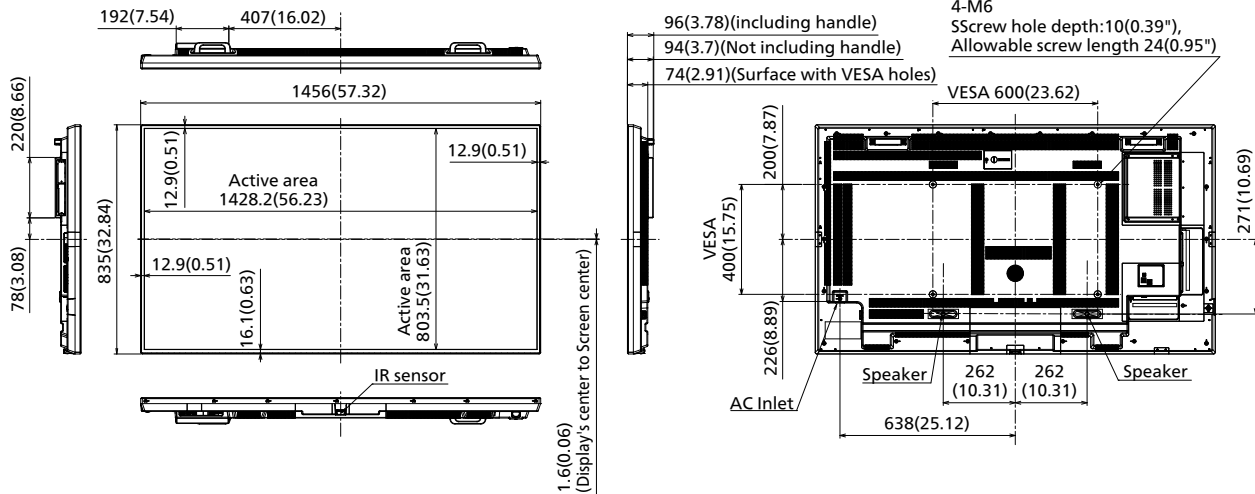

¹ In case of running for a long time, the moving image is recommended to be displayed. If you display a still picture for an extended period, the image retention might remain on the screen. However, image retention can gradually disappear by displaying movie images.

INCLUDED ACCESSORIES

- Remote Control - Batteries (AA Size) x 2
- AC cord x 4 (USA/EU/UK/AUS) (approx. 2 m (78.7"))
- IR sensor x 1 (cable length approx. 1480 mm (4.85 ft))
- IR Sensor Holder x 1 (Screw x 2)
- RS232C cable x1 (Approx. 1 m (3.28 ft)) - Clamper x 3

STANDARD (CERTIFICATIONS)

SAFETY REGULATIONS	UL 62368-1, CSA C22.2 No. 62368-1 EN62368-1 AS/NZS 62368.1
RADIATION REGULATIONS	FCC 47 CFR Part 15 Subpart B, ICES-003 EN55032, EN55035, EN61000-3-2, EN61000-3-3 AS/NZS CISPR 32

WIRELESS LAN

Compliance standard	IEEE 802.11 a/b/g/n/ac Dualband (Wireless LAN Standard protocol)
Channel	CH 1-13, CH 36-64, CH 100-140
Communication range	Approx. 30 m (Depends on usage environment)

Bluetooth®

Supported version	Bluetooth® 5.1
Profile	HID / A2DP

REMOTE CONTROL TRANSMITTER

Power Requirements	DC 3 V (AA Size batteries x 2)
Operating distance¹	Approx. 7 m/23 ft
Weight	Approx. 111 g (3.92 oz) including batteries
Dimensions (W x H x D)	51 x 161 x 27 mm (2.00" x 6.34" x 1.07")

¹ When operated directly in front of the display screen.

OPTIONAL ACCESSORIES

Early warning software	ET-SWA 100 / 105 series

DIMENSIONS

Cautions: This drawing is not a scale
Units: mm (inches)