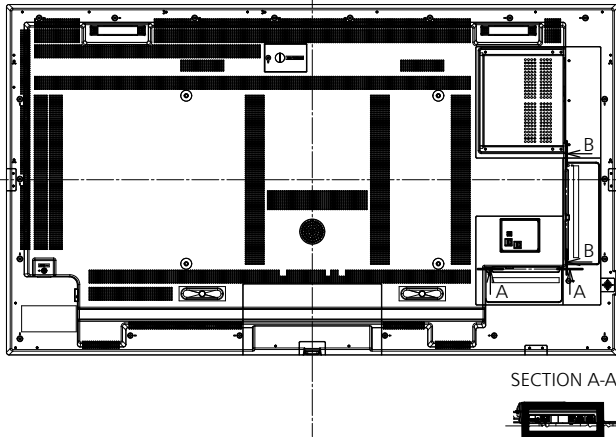

¹ Based on IEC 62087 Ed.2 measurement method

■ MECHANICAL

Dimension (W x H x D) Not including remote controller sensor	1456 x 835 x 96 mm (57.32" x 32.84" x 3.78")
Dimension (W x H x D) Including remote controller sensor	1456 x 853 x 96 mm (57.32" x 33.58" x 3.78")
Weight	24.9 kg / 54.9 lbs
Carton Dimensions (W x H x D)	1607 x 980 x 177 mm (63.27" x 38.58" x 6.97")
Gross Weight	36 kg / 79.4 lbs
Cabinet Material	Front: Metal, Side / Back: Plastic
Bezel Color	Black
Bezel Width	T/R/L 12.9 mm (0.51") B 16.1 mm (0.63")
Pitch for Wall-Hanging	VESA Compliant 600 x 400 mm (23.7" x 15.8") (Installed by: M6 screws / Screw hole depth: 10 mm (0.39"), Allowable screw length 24 mm (0.95"))

● [i] shown after the number of dots of resolution means the interlace signal.

● Drawing of terminals

View from back

Magnified figure of terminal b

Magnified figure of terminal a

Sectional view of terminal a
(MICRO SD / SERIAL IN / LAN / USB TYPE-C /
USB TYPE-A / USB TYPE-A)