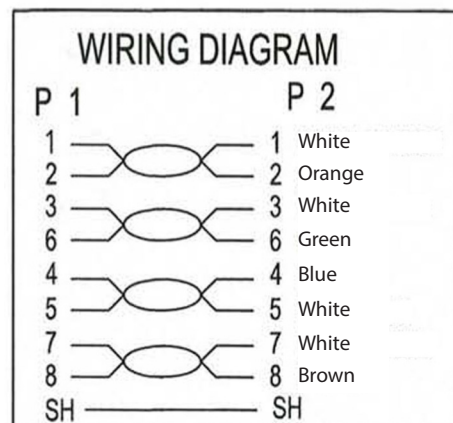

## Features

- S/FTP Cat.6 4x2xAWG 27 LSHZ
- Outer diameter 6,2mm
- Flame retardant acc. to IEC-60332-1
- Length imprinted on strain relief
- Contacts gold-plated

|             |                                |               |                  |        |            |
|-------------|--------------------------------|---------------|------------------|--------|------------|
| Art.No.     | K551x.x                        | File          | K551x.x_NEU.indd |        |            |
| Description | Cat.6 Patch Cable S/FTP 250MHz |               |                  |        |            |
| Created     | Date                           | Last revision | Date             | Proved | Date       |
| FD          | 22.10.2015                     | AS            | 14.02.2017       | BT     | 14.02.2017 |

### Available lengths in meters:

0,15 - 0,25 - 0,5 - 1,0 - 1,5 - 2,0 - 3,0 - 5,0 - 7,5 - 10,0 - 15,0 - 20,0 - 25,0 - 30,0

|             |                                |               |                  |        |            |
|-------------|--------------------------------|---------------|------------------|--------|------------|
| Art.No.     | K551x.x                        | File          | K551x.x_NEU.indd |        |            |
| Description | Cat.6 Patch Cable S/FTP 250MHz |               |                  |        |            |
| Created     | Date                           | Last revision | Date             | Proved | Date       |
| FD          | 22.10.2015                     | AS            | 14.02.2017       | BT     | 14.02.2017 |