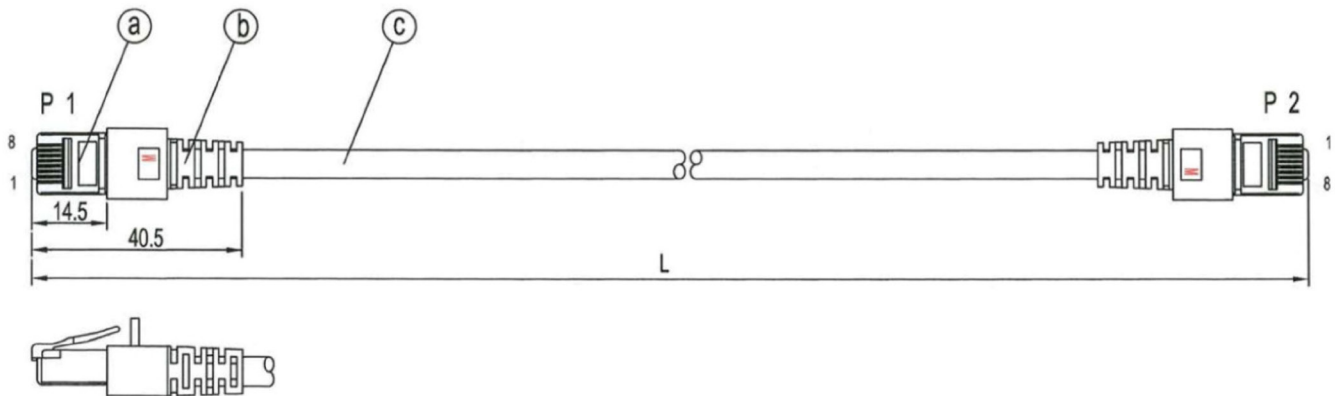

## Features

- S/FTP Cat.6 4x2xAWG 27 LSHZ
- Outer diameter 6,2mm
- Flame retardant acc. to IEC-60332-1
- Length imprinted on strain relief
- Contacts gold-plated

|             |                                |               |                  |        |            |
|-------------|--------------------------------|---------------|------------------|--------|------------|
| Art.No.     | K551x.x                        | File          | K551x.x_NEU.indd |        |            |
| Description | Cat.6 Patch Cable S/FTP 250MHz |               |                  |        |            |
| Created     | Date                           | Last revision | Date             | Proved | Date       |
| FD          | 22.10.2015                     | AS            | 14.02.2017       | BT     | 14.02.2017 |

# DATASHEET

**Cat.6 Patch Cable S/FTP 250MHz**

**Art.-No. K551x.x**

## Specification

| No.                       | Type            | Description  |
|---------------------------|-----------------|--|
| a                         | Connector       | RJ45 plug shielded and gold plated contacts  |
| b                         | Boot            | PVC 75A / Length imprinted   |
| c                         | Cable           | S/FTP Cat.6 4x2xAWG27 LSZH<br>Outer diameter 6.2mm, Bending radius : 5 x outer diameter<br>Jacket: Flame retardant acc. to IEC 60332-1<br>Printing: Cat.6 S/FTP 4x2xAWG27/7 PIMF ISO/IEC 11801 & EN50173-1 TIA/EIA 568.2-1<br>Halogen Free ***Gigabit*** |
| general temperature range | 0° up to + 60°C |  |
| withstand voltage         | 500V DC         |  |