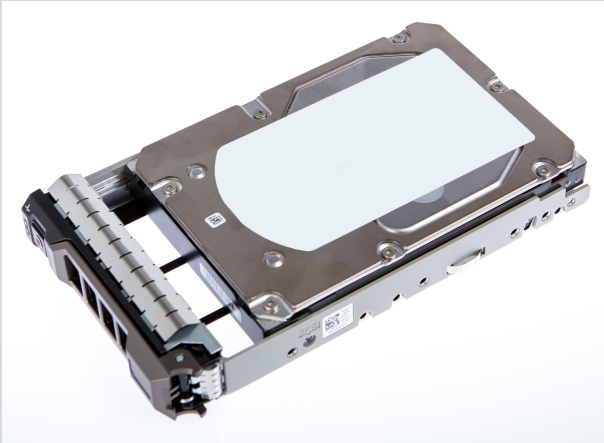

Origin Storage HDD, Hot Swap, 16TB, 7200RPM, 3.5 inch (8.9cm), 12G NLSAS, 512e

Key Features

- 100% hardware compatible HDD / SSD
- Plug & Play solution
- Complete kit incl. hot swap caddy
- Does not invalidate OEM warranty
- 5 Years advanced replacement warranty

Product Details

Product	Origin Storage DELL-16TBNLS/7-S17
Description	Origin Storage HDD, Hot Swap, 16TB, 7200RPM, 3.5 inch (8.9cm), 12G NLSAS, 512e
Article Number	DELL-16TBNLS/7-S17
EAN-Code	5056006199205
OEM-Numbers	n/a

Main specifications

Type	Hot Swap Server Drive
Capacity	16.0TB
Form Factor	3.5 inch (8.9cm) inches
Interface Type	SAS
Spindle Speed	7200 RPM
Cache	256 MB
Hardware Compatibility	Dell PowerEdge R230, PowerEdge R330, PowerEdge R430, PowerEdge R530, PowerEdge R730, PowerEdge R730XD, PowerEdge R730XD XL, PowerEdge R730XL, PowerEdge R830, PowerEdge T330, PowerEdge T340, PowerEdge T430, PowerEdge T440, PowerEdge T630, PowerEdge T640 (G13 HDD Backplane), PowerVault NX3230
Warranty	5 Years Advance Replacement
Box Contents	HDD / SSD mounted in hot swap caddy