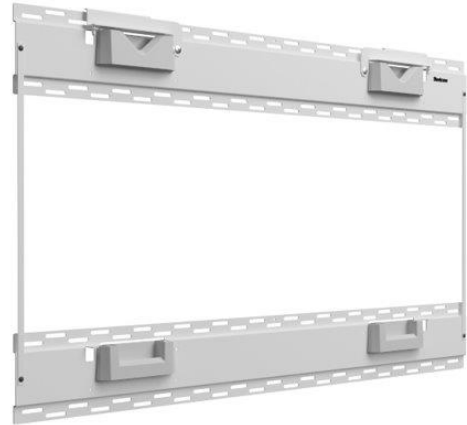

# Roam for the Microsoft Surface Hub 2S 85" Statement of Line

## Wall Mount

Style Number: STPM2WALMT85  
Single Product Dimension: 30.1" (765mm) H  
x 51.5" (1307mm) L x 1.4" (36mm) W  
Single Product Weight: 24.6 lbs  
MOQ: 5  
Palletized Dimension: 56" x 30" x 40"  
Palletized Weight: 355 lbs  
Single Packed Dimensions: 55.5" x 23.5" x  
3.25"  
Single Packed Weight: 30 lbs each  
Color: Artic White/Microsoft Grey  
MSRP:  
Distributor Price USD:

## Floor Supported Wall Mount

Style Number: STPM2FLRMT85  
Single Product Dimension: 75.3" (1912mm) H  
x 77.2" (1960mm) L x 3.3" (84mm) W  
Single Product Weight: 84.7 lbs  
MOQ: 5  
Palletized Dimension: 90.25" x 48.5" x 49"  
Palletized Weight: 915 lbs  
Single Packed Dimensions: 90.25" x 48.5" x  
8.5"  
Single Packed Weight: 170 lbs  
Color: Artic White/Microsoft Grey  
MSRP:  
Distributor Price USD:

**Mobile Cart**

Style Number: STPM2CART85

Single Product Dimension: 75.3" (1912mm) H  
x 77.2" (1960mm) L x 29.1" (740mm) W

Single Product Weight: 169.4 lbs

MOQ: 5

Palletized Dimension: 90.25" x 48.5" x 49"