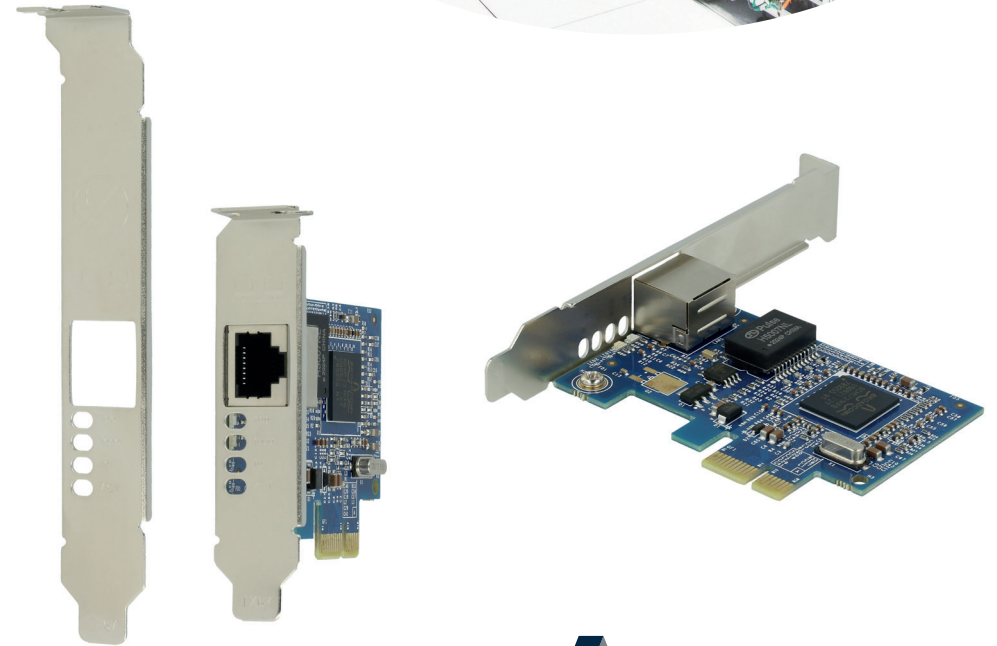

● **ARTICONA is Bechtle's own brand of IT accessories for the modern workplace and stands for quality and reliability in everyday business.**

Gigabit PCIe Network Card

Article overview: 4457494

ARTICONA PCI-Express Gigabit network card, extends the PC with a 10/100/1000 Mb/s compatible RJ45 Ethernet connection.

- ATX and low-profile slot brackets included

Specifications

Product type	Network card
Application	Desktop
Data transfer rate	1000 Mb/s
External connectors	RJ45
Bus	PCI Express x1
Ports	1
Form factor	ATX (full height) Low profile