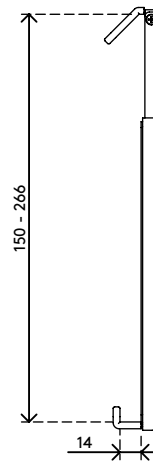

viewmate ^x

5

52.962

Viewmate universal tablet holder - option 962

Start using your tablet ergonomically and let it truly become part of a modern workstation. The Viewmate universal tablet holder suspends your tablet above your desk at just the right spot or aligns it with a secondary display.

- VESA MIS-D 100 x 100 mm compatible
- Spring-loaded mechanism clamps almost any tablet
- Tablet thickness max. 14 mm
- Grip range min. 150 - max. 260 mm
- Has grippers made of soft synthetic material

- Holds a tablet in place, regardless of it being rotated to landscape or portrait mode
- Tablet is easily inserted or removed
- To be mounted on a monitor arm (not included)

viewmate ^x

100 x 100

Viewmate universal tablet holder - option 962

2016/11/22

52.962

 213 x 182 x 50 mm

 1 pcs

 silver

 0,73 kg

 805410529628