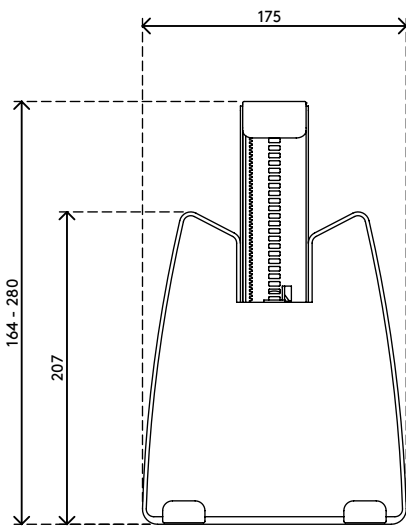

viewmate ^x

5

52.962

Viewmate universal tablet holder - option 962

Start using your tablet ergonomically and let it truly become part of a modern workstation. The Viewmate universal tablet holder suspends your tablet above your desk at just the right spot or aligns it with a secondary display.

- VESA MIS-D 100 x 100 mm compatible
- Spring-loaded mechanism clamps almost any tablet
- Tablet thickness max. 14 mm
- Grip range min. 150 - max. 260 mm
- Has grippers made of soft synthetic material

- Holds a tablet in place, regardless of it being rotated to landscape or portrait mode
- Tablet is easily inserted or removed
- To be mounted on a monitor arm (not included)

viewmate ^x

100 x 100

Viewmate universal tablet holder - option 962

2016/11/22

52.962

 213 x 182 x 50 mm

 1 pcs

 silver

 0,73 kg

 805410529628