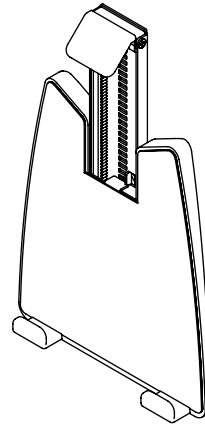

viewmate ^x

5

52.962

Viewmate universal tablet holder - option 962

Start using your tablet ergonomically and let it truly become part of a modern workstation. The Viewmate universal tablet holder suspends your tablet above your desk at just the right spot or aligns it with a secondary display.

- VESA MIS-D 100 x 100 mm compatible
- Spring-loaded mechanism clamps almost any tablet
- Tablet thickness max. 14 mm
- Grip range min. 150 - max. 260 mm
- Has grippers made of soft synthetic material

- Holds a tablet in place, regardless of it being rotated to landscape or portrait mode
- Tablet is easily inserted or removed
- To be mounted on a monitor arm (not included)

viewmate ^x

100 x 100

Viewmate universal tablet holder - option 962

2016/11/22

52.962

 213 x 182 x 50 mm

 1 pcs

 silver

 0,73 kg

 805410529628