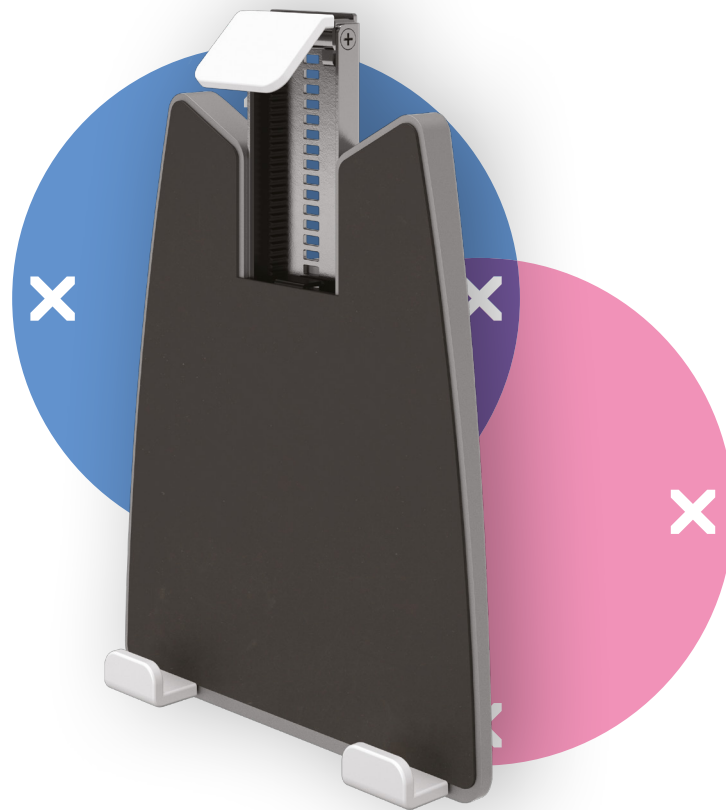

viewmate ^x

5

52.962

Viewmate universal tablet holder - option 962

Start using your tablet ergonomically and let it truly become part of a modern workstation. The Viewmate universal tablet holder suspends your tablet above your desk at just the right spot or aligns it with a secondary display.

- VESA MIS-D 100 x 100 mm compatible
- Spring-loaded mechanism clamps almost any tablet
- Tablet thickness max. 14 mm
- Grip range min. 150 - max. 260 mm
- Has grippers made of soft synthetic material

- Holds a tablet in place, regardless of it being rotated to landscape or portrait mode
- Tablet is easily inserted or removed
- To be mounted on a monitor arm (not included)

viewmate ^x

100 x 100

Viewmate universal tablet holder - option 962

2016/11/22

52.962

 213 x 182 x 50 mm

 1 pcs

 silver

 0,73 kg

 805410529628