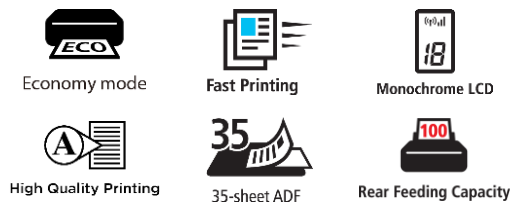

PIXMA G4570

FAST PRINTS. HUGE SAVINGS

A fast, cost-efficient 4-in-1 everyday printer for productive students, families and home users.

- **Ultra-low running costs**
Make huge savings over the printer's lifetime thanks to refillable high-yield ink tanks that can deliver 8,100¹ prints on a single set of ink bottles and greatly reduce the total cost of ownership
- **Simple operation**
Easy, straightforward day-to-day use thanks to a clear 1.3" LCD panel and single-action print head installation
- **High-speed productivity**
Get your documents faster thanks to print speeds of 11.0 ipm (mono) and 6.0 ipm (colour)
- **Easy at-home maintenance**
Keep downtime to a minimum thanks to the user-replaceable maintenance cartridge and mechanical ID no-squeeze ink bottles
- **Wireless connectivity**
Print seamlessly from a range of devices with Wi-Fi connectivity and support for PIXMA Cloud Link, Canon PRINT app, Apple AirPrint and more
- **Work with more media**
Get creative at home with the ability to print on magnetic and matte photo paper

PRODUCT RANGE

PIXMA G4570

PIXMA G3570

PIXMA G2570

PIXMA G4570

PIXMA G3570
PIXMA G2570
PIXMA G1530

Live for the story_

¹ Colour page yield is the estimated value based on Canon individual test method using the ISO/IEC 24712 chart and continuous printing simulation in economy mode with the replacement after initial setup.