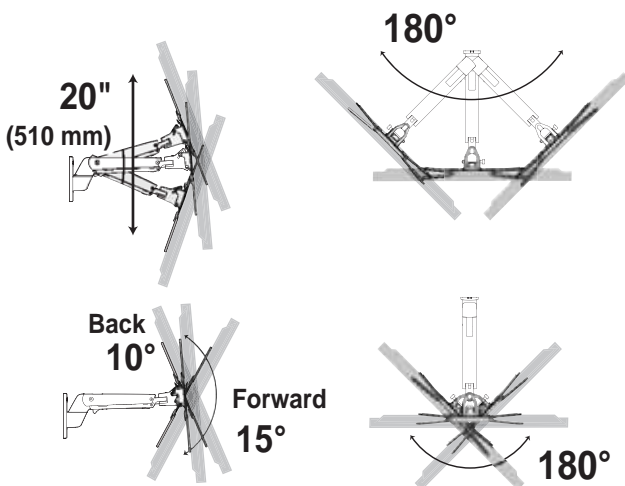

Interactive Arm HD

Dimensions

Wall Mount Bracket

Stud mounting:
M8 x 80mm or 5/16" x 3"
and flat washer 8mm or
5/16" (2 places)

Range of Motion

Weight Capacity

© 2013 Ergotron, Inc. rev. 03/18/2015 DIM-interactHD Content is subject to change without notification