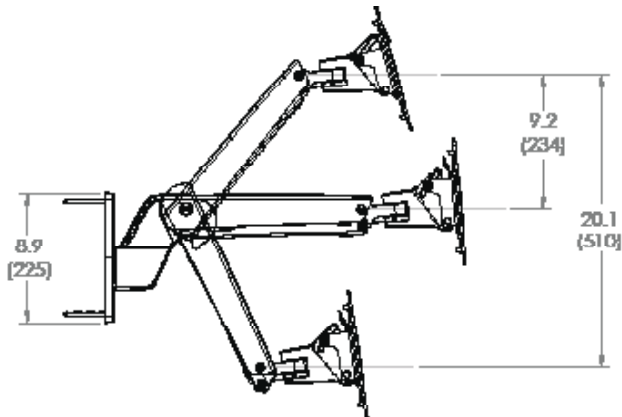

Interactive Arm HD

Dimensions

Wall Mount Bracket

Stud mounting:
M8 x 80mm or 5/16" x 3"
and flat washer 8mm or
5/16" (2 places)

Range of Motion

Weight Capacity

© 2013 Ergotron, Inc. rev. 03/18/2015 DIM-interactHD Content is subject to change without notification