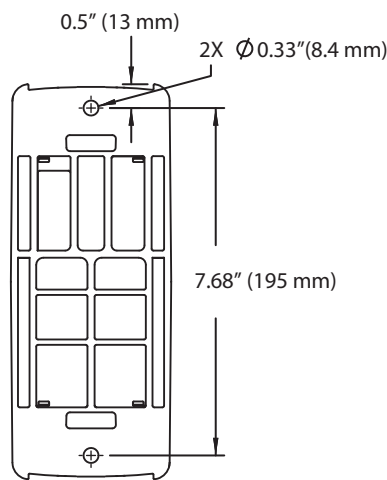

Interactive Arm HD

Dimensions

Wall Mount Bracket

Stud mounting:
M8 x 80mm or 5/16" x 3"
and flat washer 8mm or
5/16" (2 places)

Range of Motion

Weight Capacity

© 2013 Ergotron, Inc. rev. 03/18/2015 DIM-interactHD Content is subject to change without notification