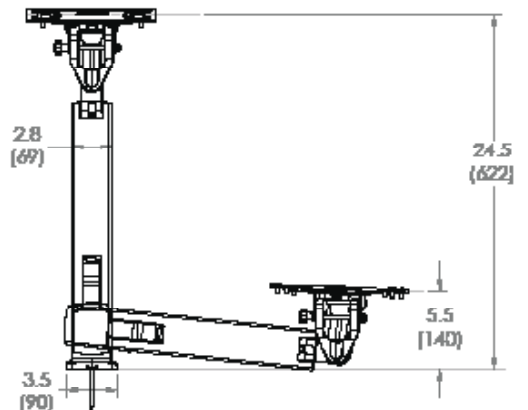

Interactive Arm HD

Dimensions

Wall Mount Bracket

Stud mounting:
M8 x 80mm or 5/16" x 3"
and flat washer 8mm or
5/16" (2 places)

Range of Motion

Weight Capacity

© 2013 Ergotron, Inc. rev. 03/18/2015 DIM-interactHD Content is subject to change without notification