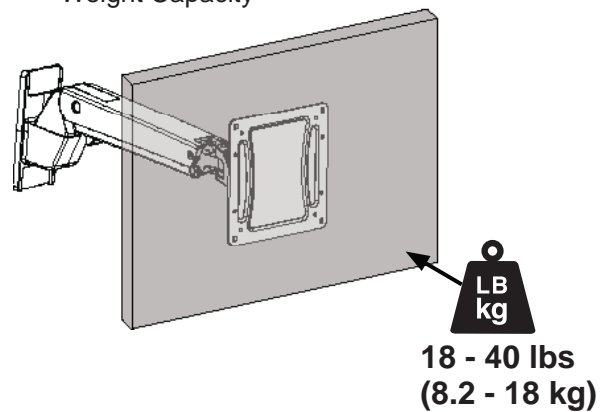

Interactive Arm HD

Dimensions

Wall Mount Bracket

Stud mounting:
M8 x 80mm or 5/16" x 3"
and flat washer 8mm or
5/16" (2 places)

Range of Motion

Weight Capacity

© 2013 Ergotron, Inc. rev. 03/18/2015 DIM-interactHD Content is subject to change without notification