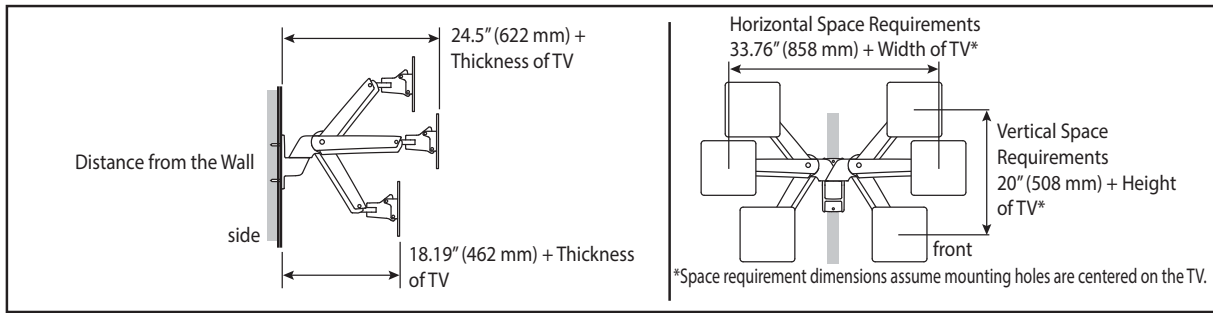

© 2013 Ergotron, Inc. rev. 03/18/2015 DIM-interactHD Content is subject to change without notification

Americas Sales and Corporate Headquarters

St. Paul, MN USA
(800) 888-8458
+1-651-681-7600
www.ergotron.com
sales@ergotron.com

EMEA Sales

Amersfoort, The Netherlands
+31 33 45 45 600
www.ergotron.com
info.eu@ergotron.com

APAC Sales

Tokyo, Japan
www.ergotron.com
apaccustomerservice@ergotron.com

Worldwide OEM Sales

www.ergotron.com
info.oem@ergotron.com