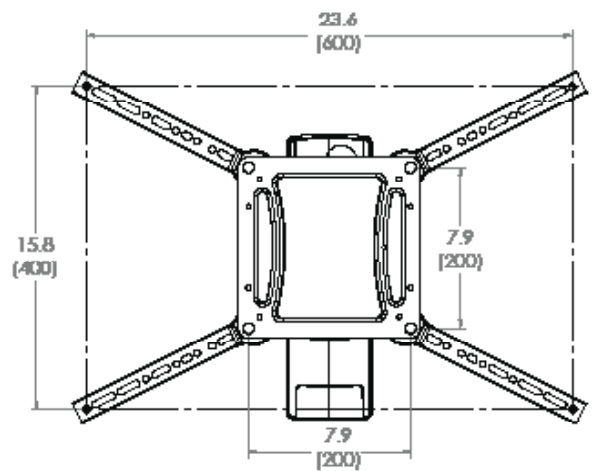

Interactive Arm HD

Dimensions

Wall Mount Bracket

Stud mounting:
M8 x 80mm or 5/16" x 3"
and flat washer 8mm or
5/16" (2 places)

Range of Motion

Weight Capacity

© 2013 Ergotron, Inc. rev. 03/18/2015 DIM-interactHD Content is subject to change without notification