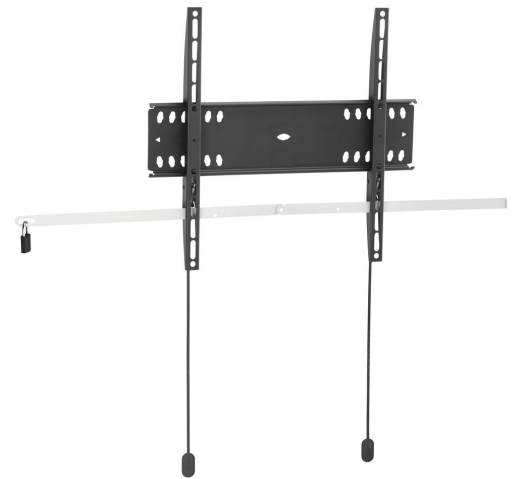

PFW 4500 Display Wall Mount

Key Benefits

- Easy to install
- Stylish design
- Theft prevention

The PFW 4500 locking fixed wall mount helps protect large flat panel displays in public areas against theft. The PFW 4000 series is designed for public areas that cannot be continuously supervised. The Vogel's Autolock® mechanism securely locks the display in place, and the slim design creates a clean, elegant look. The PFW 4500 is suitable for 42 to 55 inch displays weighing up to 50 kg.

PFW 4500 Display Wall Mount

Specifications

Min. screen size (inch)	42
Max. screen size (inch)	55
Min. hole pattern	100mm x 100mm
Max. hole pattern	400mm x 400mm
Min. horizontal hole pattern (mm)	100
Max. horizontal hole pattern (mm)	400
Min. vertical hole pattern (mm)	100
Max. vertical hole pattern (mm)	400
Universal or fixed hole pattern	Universal
Max. height of interface (mm)	420
Max. width of interface (mm)	460
Max. weight load (kg)	50
Max. weight load (Lbs)	110.23
Orientation	Landscape
Service position	No
Lock options	Lock included / integrated
Autolock	True
Lockable	True
Article number (SKU)	7045000
EAN single box	8712285338601
Colour	Black
Certifications	TÜV
TÜV certified	Yes
Guarantee	5 years