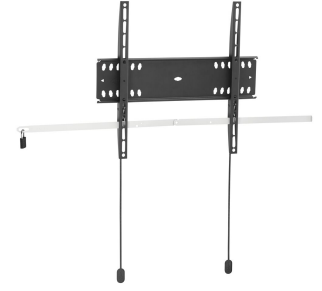

PFW 4500 Display Wall Mount

Key Benefits

- Easy to install
- Stylish design
- Theft prevention

The PFW 4500 locking fixed wall mount helps protect large flat panel displays in public areas against theft. The PFW 4000 series is designed for public areas that cannot be continuously supervised. The Vogel's Autolock® mechanism securely locks the display in place, and the slim design creates a clean, elegant look. The PFW 4500 is suitable for 42 to 55 inch displays weighing up to 50 kg.

PFW 4500 Display Wall Mount

Specifications

Min. screen size (inch)	42
Max. screen size (inch)	55
Min. hole pattern	100mm x 100mm
Max. hole pattern	400mm x 400mm
Min. horizontal hole pattern (mm)	100
Max. horizontal hole pattern (mm)	400
Min. vertical hole pattern (mm)	100
Max. vertical hole pattern (mm)	400
Universal or fixed hole pattern	Universal
Max. height of interface (mm)	420
Max. width of interface (mm)	460
Max. weight load (kg)	50
Max. weight load (Lbs)	110.23
Orientation	Landscape
Service position	No
Lock options	Lock included / integrated
Autolock	True
Lockable	True
Article number (SKU)	7045000
EAN single box	8712285338601
Colour	Black
Certifications	TÜV
TÜV certified	Yes
Guarantee	5 years