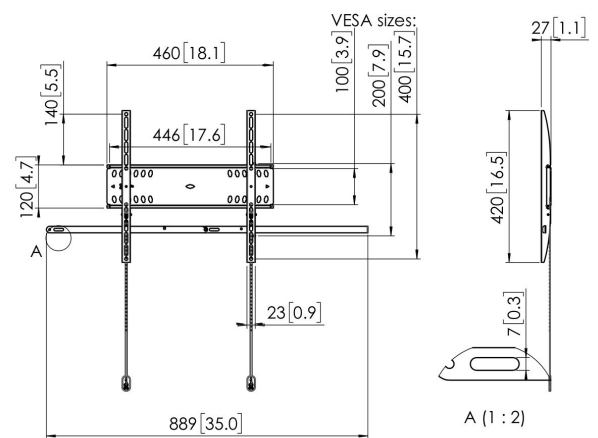

PFW 4500 Display Wall Mount

Key Benefits

- Easy to install
- Stylish design
- Theft prevention

The PFW 4500 locking fixed wall mount helps protect large flat panel displays in public areas against theft. The PFW 4000 series is designed for public areas that cannot be continuously supervised. The Vogel's Autolock® mechanism securely locks the display in place, and the slim design creates a clean, elegant look. The PFW 4500 is suitable for 42 to 55 inch displays weighing up to 50 kg.

PFW 4500 Display Wall Mount

Specifications

Min. screen size (inch)	42
Max. screen size (inch)	55
Min. hole pattern	100mm x 100mm
Max. hole pattern	400mm x 400mm
Min. horizontal hole pattern (mm)	100
Max. horizontal hole pattern (mm)	400
Min. vertical hole pattern (mm)	100
Max. vertical hole pattern (mm)	400
Universal or fixed hole pattern	Universal
Max. height of interface (mm)	420
Max. width of interface (mm)	460
Max. weight load (kg)	50
Max. weight load (Lbs)	110.23
Orientation	Landscape
Service position	No
Lock options	Lock included / integrated
Autolock	True
Lockable	True
Article number (SKU)	7045000
EAN single box	8712285338601
Colour	Black
Certifications	TÜV
TÜV certified	Yes
Guarantee	5 years