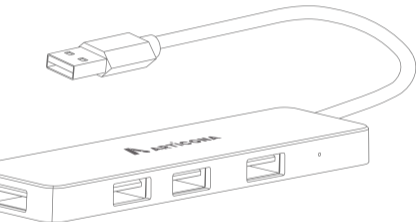

Please read these instructions carefully before using the product and store them properly.

 **ARTICONA**

Features

1. Connect the USB 3.0 hub to your PC/tablet.
2. Plug your USB devices to the hub.

CAUTION:

- Don't disassemble
- Avoid water
- Avoid extrem temperatures

Supported system:
Windows / macOS / Linux

No need drivers!

High speed up to 5 Gbps!

Inner LED Indicator.

Specifications

- 4 × USB Port
- Flexible cable for bending
- Support Plug & Play, up to 3000 times
- Backward compatible with USB 2.0 & USB 1.1
- Connect to all PC

Input	USB3.0 HUB
Interface	4 × USB3.0 port
Supported system	Windows Me/2000/XP/Vista /NT/7/8, macOS and Linux
Product Size	109×30×10.6 mm
Weight	34 g

Compatibility

Support the common USB devices:

Keyboard