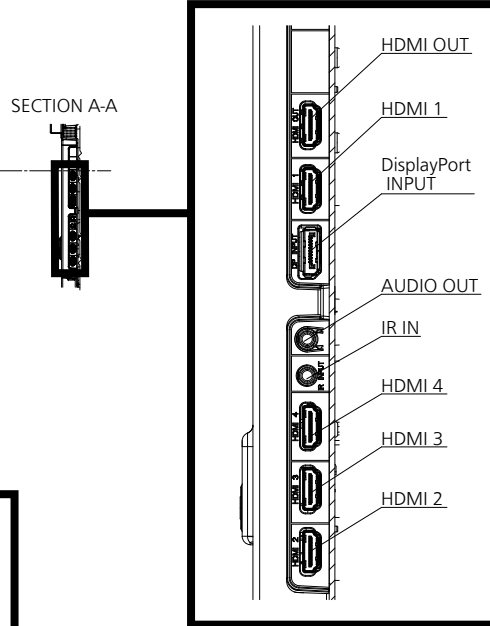

INCLUDED ACCESSORIES

- Remote Control - Batteries (AA Size) x 2
- AC cord x 3 (USA/EU/UK) (approx. 2 m (78.7"))
- IR sensor x 1 (cable length approx. 1480 mm (4.85 ft))
- IR Sensor Holder x 1 (Screw x 2)
- RS232C cable x 1 (Approx. 1 m (3.28 ft)) - Clamper x 3
- VESA spacers x 4 (Spacer : H 22 mm (0.87"), Φ 25 mm (0.99"), Screw : M6 42 mm (1.65"))
- (Spacers H 22 mm (0.87") Φ 25 mm (0.99"))

● [i] shown after the number of dots of resolution means the interlace signal.

● Drawing of terminals

View from back

Magnified figure of terminal b

Magnified figure of terminal a

Sectional view of terminal a
(MICRO SD / SERIAL IN / LAN / USB TYPE-C /
USB TYPE-A / USB TYPE-A)

Terminal a
43SQE2W Terminal (Bottom)

Units : mm (inches)

	MICRO SD	SERIAL	LAN	USB TYPE-C	USB TYPE-A
A	5.1 (0.2)	7.7 (0.3)	9.3 (0.36)	4.8 (0.18)	7.3 (0.28)
B	-	0.7 (0.02)	5.1 (0.2)	-	-
C	26.9 (1.06)				

Sectional view of terminal b
(HDMI OUT / HDMI 1 / DisplayPort INPUT /
AUDIO OUT / IR IN / HDMI 4 / HDMI 3 / HDMI 2)