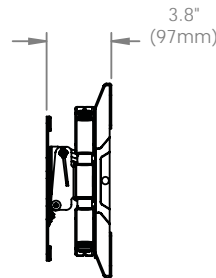

Neoflex Cantilever, UHD

TOP VIEW

SIDE VIEW (EXTENDED)

FRONT VIEW

SIDE VIEW (NESTED)

TILT RANGE

WALL MOUNT BRACKET

VESA BRACKET WITH ADAPTERS