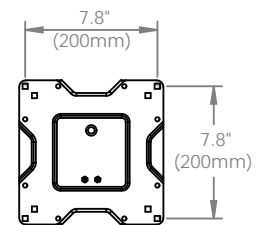

Neoflex Cantilever, UHD

TOP VIEW

SIDE VIEW (EXTENDED)

FRONT VIEW

SIDE VIEW (NESTED)

TILT RANGE

WALL MOUNT BRACKET

VESA BRACKET WITH ADAPTERS