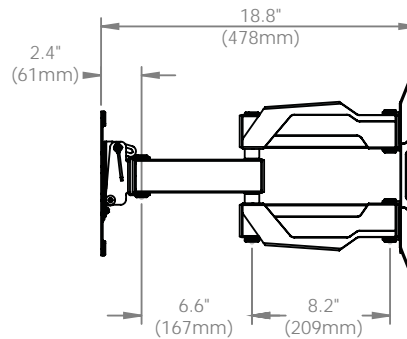

Neoflex Cantilever, UHD

TOP VIEW

SIDE VIEW (EXTENDED)

FRONT VIEW

SIDE VIEW (NESTED)

TILT RANGE

WALL MOUNT BRACKET

VESA BRACKET WITH ADAPTERS

VESA BRACKET

© 2017 Ergotron, Inc. rev. 04/25/2017 DIM-NFCANTILEVER-UHD Content is subject to change without notification

Americas Sales and Corporate Headquarters

St. Paul, MN USA
 (800) 888-8458
 +1-651-681-7600
 www.ergotron.com
 sales@ergotron.com