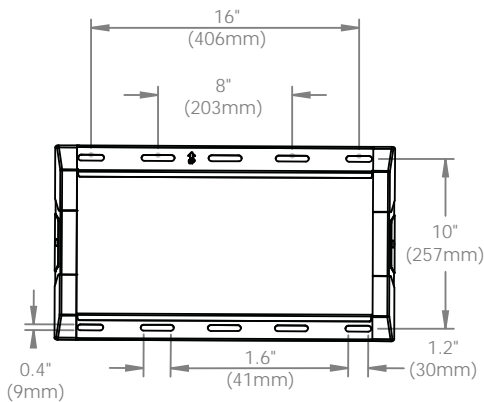

Neoflex Cantilever, UHD

TOP VIEW

SIDE VIEW (EXTENDED)

FRONT VIEW

SIDE VIEW (NESTED)

TILT RANGE

WALL MOUNT BRACKET

VESA BRACKET WITH ADAPTERS