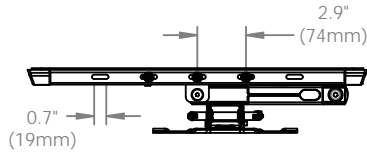

Neoflex Cantilever, UHD

TOP VIEW

SIDE VIEW (EXTENDED)

FRONT VIEW

SIDE VIEW (NESTED)

TILT RANGE

WALL MOUNT BRACKET

VESA BRACKET WITH ADAPTERS