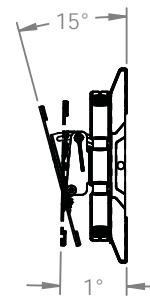

Neoflex Cantilever, UHD

TOP VIEW

SIDE VIEW (EXTENDED)

FRONT VIEW

SIDE VIEW (NESTED)

TILT RANGE

WALL MOUNT BRACKET

VESA BRACKET WITH ADAPTERS