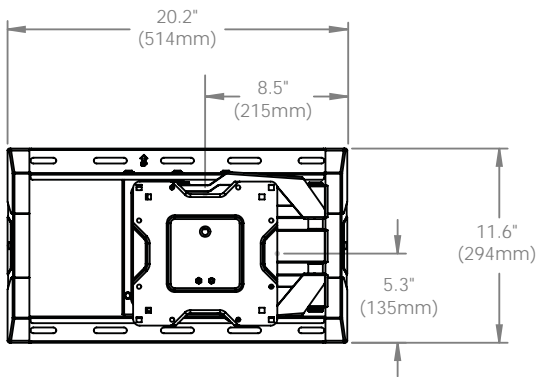

Neoflex Cantilever, UHD

TOP VIEW

SIDE VIEW (EXTENDED)

FRONT VIEW

SIDE VIEW (NESTED)

TILT RANGE

WALL MOUNT BRACKET

VESA BRACKET WITH ADAPTERS

VESA BRACKET

© 2017 Ergotron, Inc. rev. 04/25/2017 DIM-NFCANTILEVER-UHD Content is subject to change without notification

Americas Sales and Corporate Headquarters

St. Paul, MN USA
 (800) 888-8458
 +1-651-681-7600
 www.ergotron.com
 sales@ergotron.com