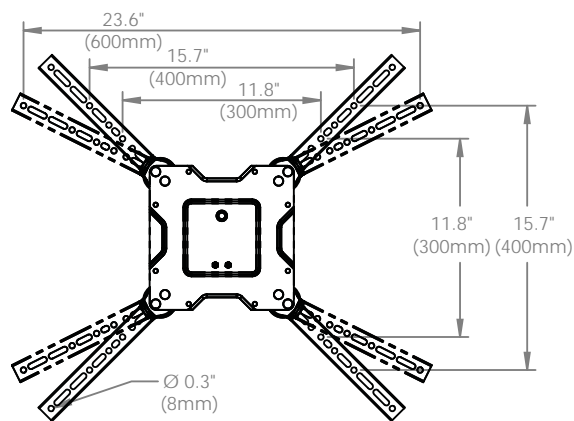

Neoflex Cantilever, UHD

TOP VIEW

SIDE VIEW (EXTENDED)

FRONT VIEW

SIDE VIEW (NESTED)

TILT RANGE

WALL MOUNT BRACKET

VESA BRACKET WITH ADAPTERS

VESA BRACKET

© 2017 Ergotron, Inc. rev. 04/25/2017 DIM-NFCANTILEVER-UHD Content is subject to change without notification

Americas Sales and Corporate Headquarters

St. Paul, MN USA
 (800) 888-8458
 +1-651-681-7600
 www.ergotron.com
 sales@ergotron.com