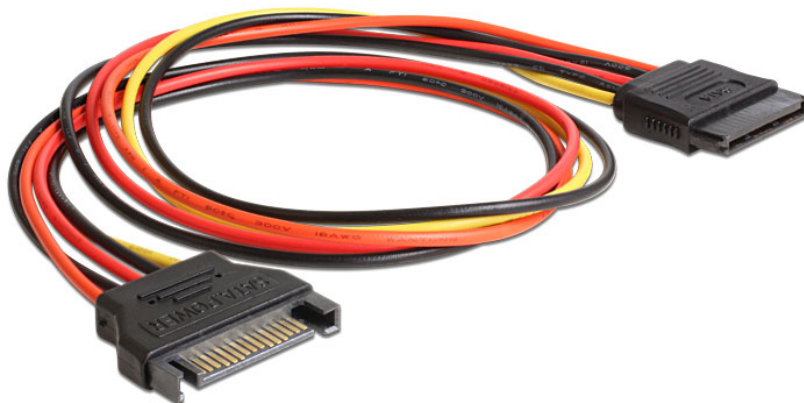

Delock Cable Power SATA 15 Pin male > SATA 15 Pin female extension 50 cm

Description

This cable can be used for the extension of the SATA power interface.

Specification

- Connector: SATA 15 pin male > SATA 15 pin female
- Cable gauge: 18 AWG
- Cable length incl. connector: ca. 50 cm

System requirements

- One free SATA port

Item No. 60132

EAN 4043619601325

Country of origin China

Package content

- Extension cable

Package