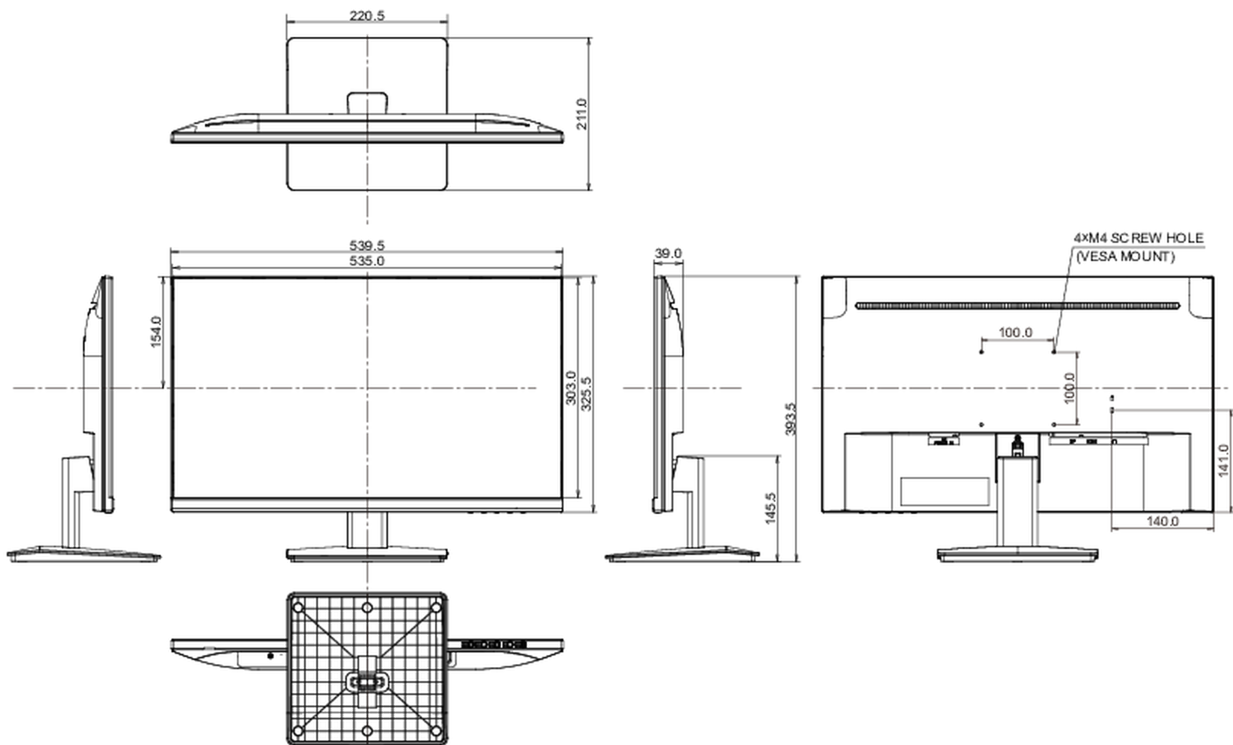

## 04 MECHANICAL

Display position adjustments	tilt
Tilt angle	23° up; 5° down
VESA mounting	100 x 100mm
Cable management system	yes

## 08 DIMENSIONS / WEIGHT

Product dimensions W x H x D	539.5 x 393.5 x 211mm
Box dimensions W x H x D	607 x 401 x 127mm
Weight (without box)	3.5kg
Weight (with box)	4.7kg
EAN code	4948570124770

All trademarks and registered trademarks acknowledged. E & O E. Specification subject to change without notice. All LCD's comply with ISO-9241-307:2008 in connection with pixel defects.