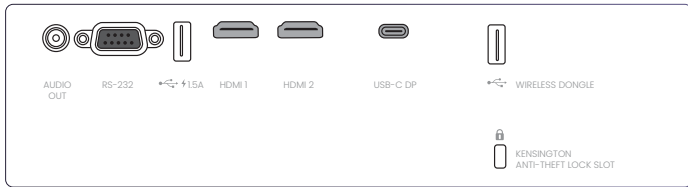

INPUT AND OUTPUT TERMINALS