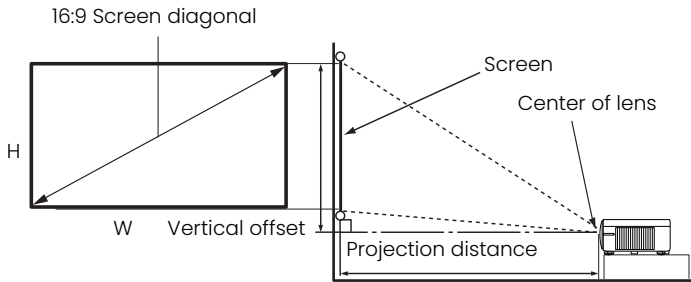

\* The Contrast is measured by Full On/Full Off standard.

\*\* Light Source Life results will vary depending on environmental conditions and usage. Actual product's features and specifications are subject to change without notice.

## INPUT AND OUTPUT TERMINALS

## DIMENSIONS (MM)

## PROJECTION DIMENSIONS