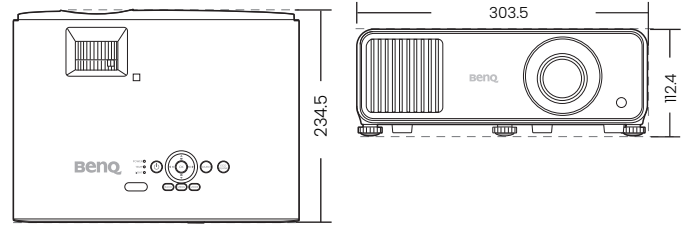

DIMENSIONS (MM)