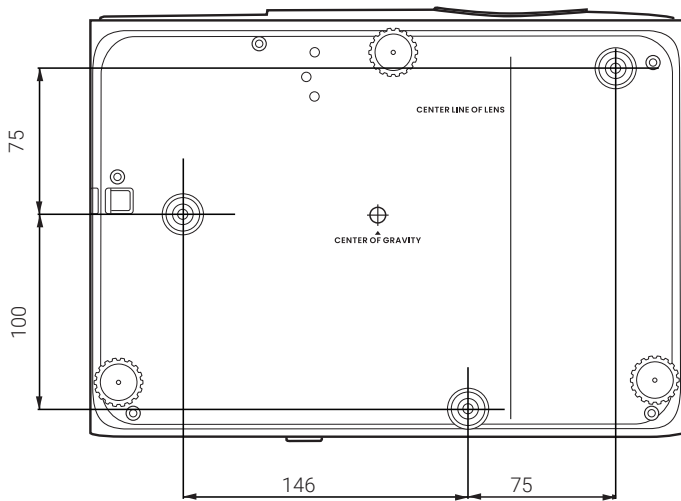

CEILING / WALL MOUNT CHART (MM)

BenQ ceiling mount CMG3 (5J.JAM10.001)
Ceiling mount screw: M4
(Max. L = 25 mm; Min. L = 20 mm)