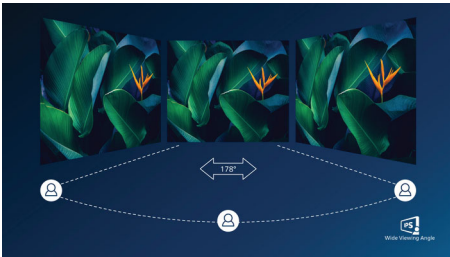

IPS technology

IPS displays use advanced technology that gives you extra-wide viewing angles of 178/178 degrees, making it possible to view the display from almost any angle — even in 90-degree Pivot mode! Unlike standard TN panels, IPS displays gives you remarkably crisp images with vivid colours, making it ideal not only for Photos, films and web browsing, but also for professional applications that demand colour accuracy and consistent brightness at all times.