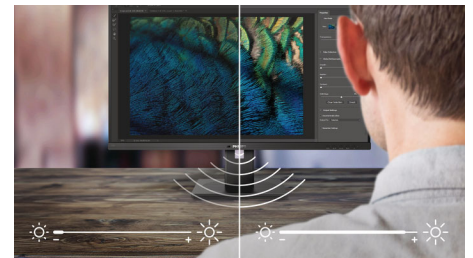

PowerSensor

PowerSensor is a built-in "people sensor" that transmits and receives harmless infra-red signals to determine if the user is present and automatically reduces monitor brightness when the user steps away from the desk, cutting energy costs by up to 75 percent and prolonging monitor life.