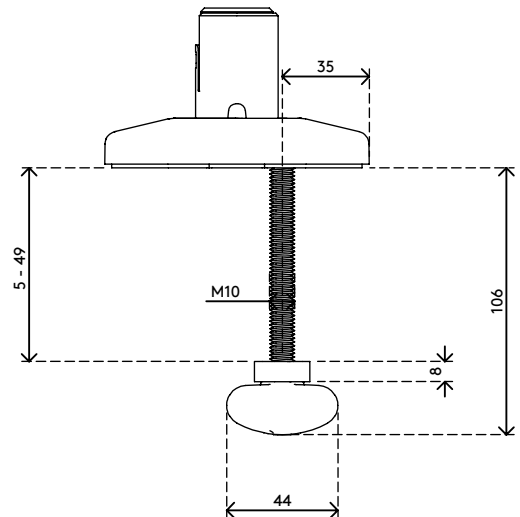

viewprime ^x

Viewprime bolt through desk - mount 820

2021/03/21

65.820

160 x 140 x 60 mm

1 pcs

white

1,284 kg

805410658205