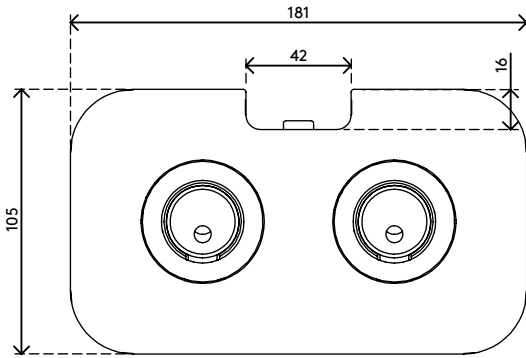

viewprime ^x

Viewprime bolt through desk - mount 820

2021/03/21

65.820

160 x 140 x 60 mm

1 pcs

white

1,284 kg

805410658205