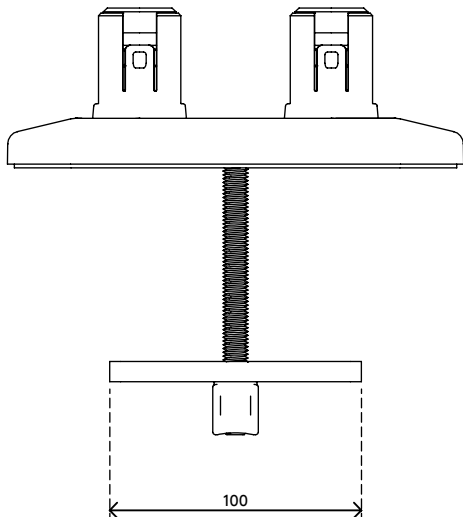

viewprime ^x

Viewprime bolt through desk - mount 820

2021/03/21

65.820

160 x 140 x 60 mm

1 pcs

white

1,284 kg

805410658205