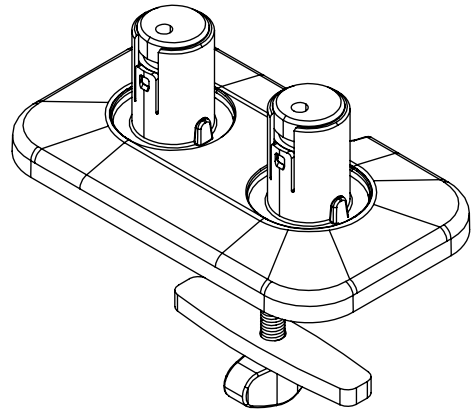

viewprime ^x

Viewprime bolt through desk - mount 820

2021/03/21

65.820

160 x 140 x 60 mm

1 pcs

white

1,284 kg

805410658205