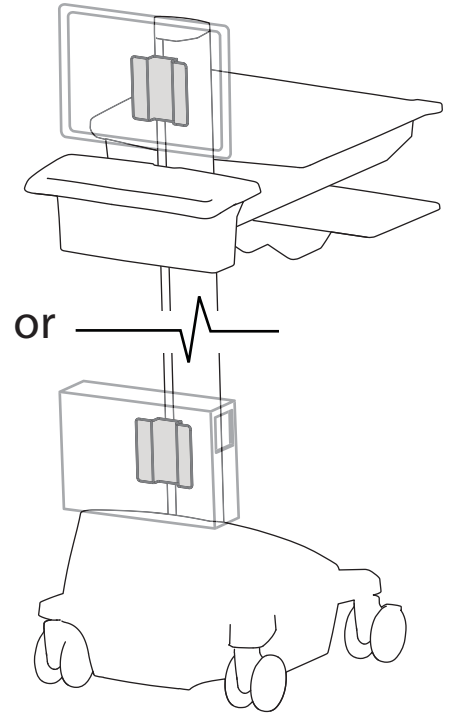

SV Rear VESA Mount Kit

Maximum Weight Capacity:

© 2010 Ergotron, Inc. rev. 08/26/2019 DIM-univCPU Content is subject to change without notification

Americas Sales and Corporate Headquarter	EMEA Sales	APAC Sales	Worldwide OEM Sales
St. Paul, MN USA (800) 888-8458 +1-651-681-7600 www.ergotron.com sales@ergotron.com	Amersfoort, The Netherlands +31 33 45 45 600 www.ergotron.com info.eu@ergotron.com	Tokyo, Japan www.ergotron.com apaccustomerservice@ergotron.com	www.ergotron.com info.oem@ergotron.com