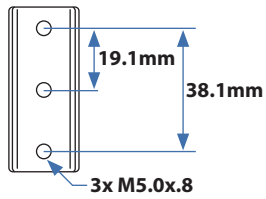

SV Rear VESA Mount Kit

Maximum Weight Capacity:

© 2010 Ergotron, Inc. rev. 08/26/2019 DIM-univCPU Content is subject to change without notification

Americas Sales and Corporate Headquarter	EMEA Sales	APAC Sales	Worldwide OEM Sales
St. Paul, MN USA (800) 888-8458 +1-651-681-7600 www.ergotron.com sales@ergotron.com	Amersfoort, The Netherlands +31 33 45 45 600 www.ergotron.com info.eu@ergotron.com	Tokyo, Japan www.ergotron.com apaccustomerservice@ergotron.com	www.ergotron.com info.oem@ergotron.com