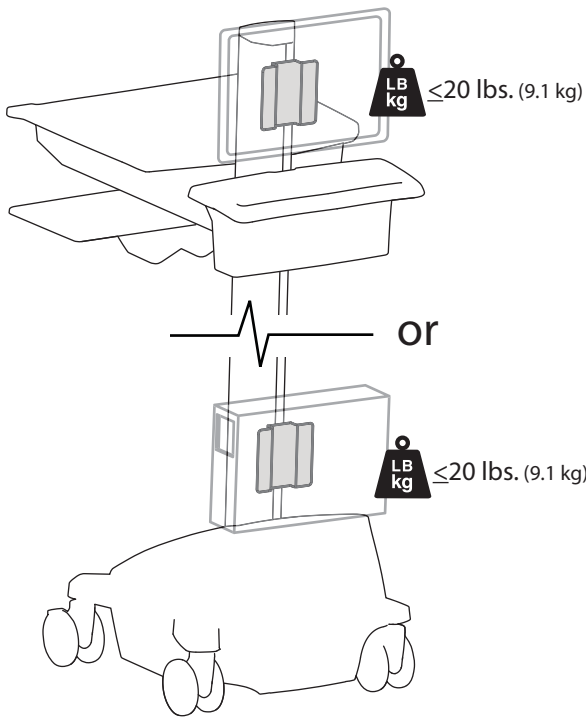

SV Rear VESA Mount Kit

Maximum Weight Capacity:

© 2010 Ergotron, Inc. rev. 08/26/2019 DIM-univCPU Content is subject to change without notification

Americas Sales and Corporate Headquarter	EMEA Sales	APAC Sales	Worldwide OEM Sales
St. Paul, MN USA (800) 888-8458 +1-651-681-7600 www.ergotron.com sales@ergotron.com	Amersfoort, The Netherlands +31 33 45 45 600 www.ergotron.com info.eu@ergotron.com	Tokyo, Japan www.ergotron.com apaccustomerservice@ergotron.com	www.ergotron.com info.oem@ergotron.com