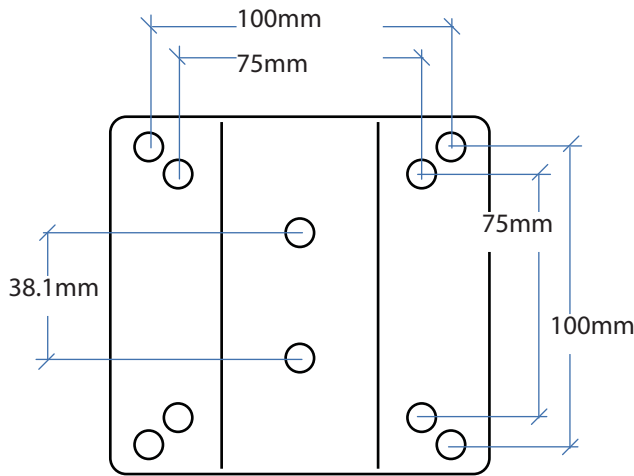

SV Rear VESA Mount Kit

Maximum Weight Capacity:

© 2010 Ergotron, Inc. rev. 08/26/2019 DIM-univCPU Content is subject to change without notification

Americas Sales and Corporate Headquarter	EMEA Sales	APAC Sales	Worldwide OEM Sales
St. Paul, MN USA (800) 888-8458 +1-651-681-7600 www.ergotron.com sales@ergotron.com	Amersfoort, The Netherlands +31 33 45 45 600 www.ergotron.com info.eu@ergotron.com	Tokyo, Japan www.ergotron.com apaccustomerservice@ergotron.com	www.ergotron.com info.oem@ergotron.com