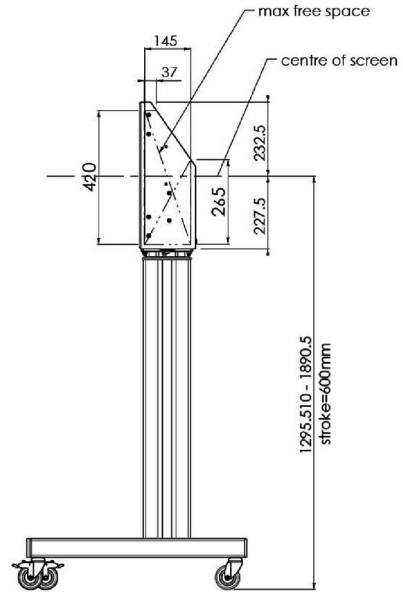

All trademarks and registered trademarks acknowledged. E & O E. Specification subject to change without notice. All LCD's comply with ISO-9241-307:2008 in connection with pixel defects.