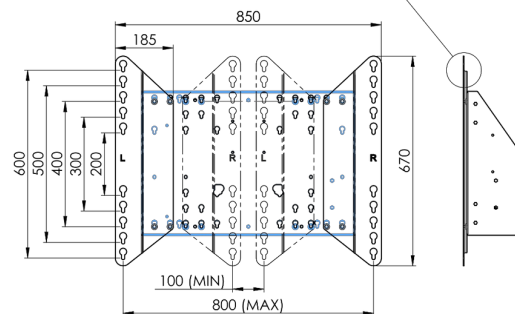

All trademarks and registered trademarks acknowledged. E & O E. Specification subject to change without notice. All LCD's comply with ISO-9241-307:2008 in connection with pixel defects.