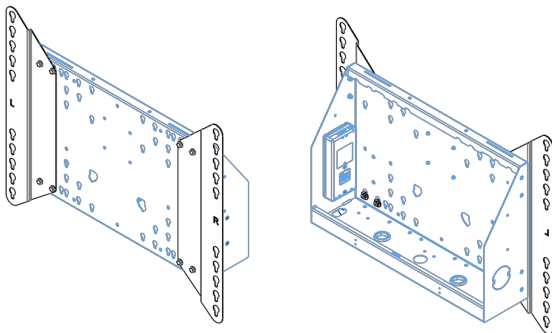

All trademarks and registered trademarks acknowledged. E & O E. Specification subject to change without notice. All LCD's comply with ISO-9241-307:2008 in connection with pixel defects.