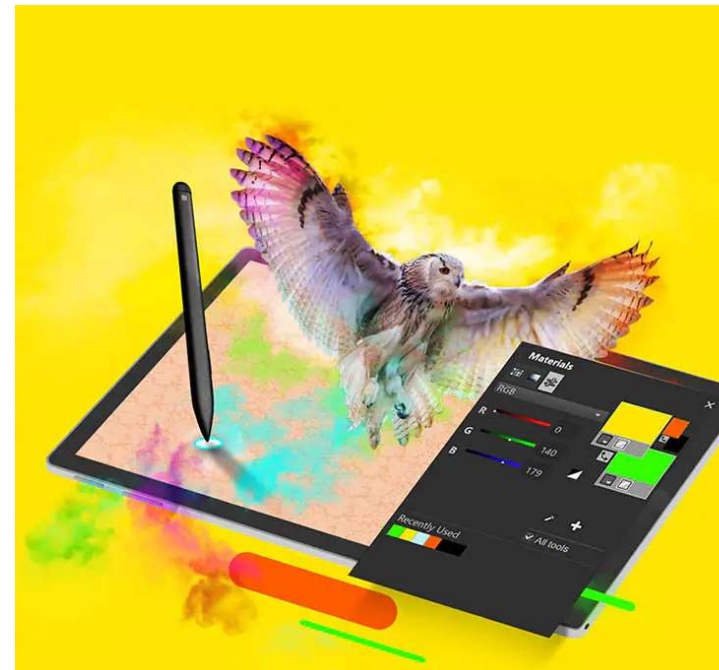

Adjustment tools

Enhance photos to the fullest with Brightness and Contrast tools, Fill Light and Clarity, Fade Correction, White Balance, Hue and Saturation, Noise Removal, Vibrancy, Sharpening, color correction, and tonal levels and curves.

Selection and Correction tools

Isolate the area you want to select with a variety of Selection tools and enhance it with the Refine Brush. Automatically correct distortions, vignetting and chromatic aberrations in your photos with Lens Correction tools. Use the Straighten tool to fix a crooked horizon, or the Perspective Correction tool to make a photo appear as though it was taken from a different angle.

RAW, HDR and 360° photo control

Enjoy powerful and complete editing of RAW files with a great variety of pro-level tools available in new AfterShot Lab, now inside PaintShop Pro. Combine several photos of the same scene with different exposures to create one stunning HDR photo. PaintShop Pro's HDR tools let you access a broader tonal range for a breathtaking final image. Edit photographs taken with a 360° degree camera.

Time saving tools

Reduce repetition and accelerate complex photo-editing actions by recording Scripts and automate edits on multiple photos at once with batch processing like adding a watermark, picture frame, or simply resizing.

Creative graphic design features

Layers and masks

Layers and masks are essential for advanced image editing, compositing and graphic design. Use multiple, non-destructive layers when editing images to create photo composites with ease. Create masks to hide or show parts of a layer, fade between layers, and to create special effects with precision.

Text tools

Add text to images to create interesting projects, like a meme or a picture quote. Adjust fonts, size, style, alignment, leading, and kerning with a complete set of typography tools.

Drawing, painting and fill tools

Paint with new built-in brushes, or import Adobe Photoshop brushes to bring your digital designs to life. Draw with vector illustration tools, and use color palettes, gradients, patterns and picture tubes to take your designs to the next level.

Templates and creative content

Work with various brushes, textures, patterns, and other in-product creative content— all ready for you to inspire new ideas and save time while producing next-level designs.