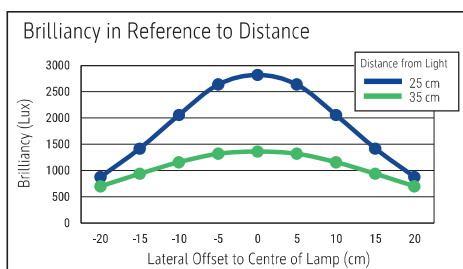

LED desk lamp MAULpearly colour vario, dimmable

- **The powerful compact lamp**
- **Flexible: Colour temperature and illuminance can be adjusted in 3 steps depending on the time of the day and personal needs**
- **Good illumination of a limited area with strong light need**
- **Extremely economical: Latest LED technology**
- **Convenient: Stable arm with flex area for the precise adjustment of the light angle**
- **Comfortable control buttons with touch function on the lamp base**
- **Technical safety concept Made by MAUL**
- Convenient: Diffuser for reduction of shades
- Protection rating IP20
- Light source and operating device replaceable
- Recyclable packaging

Illuminance of the :	1.360 lux illuminance at 35 cm distance
Colour temperature per light source:	3.000 Kelvin (warm white) to 6.500 Kelvin (daylight white)
Number of light sources:	1
Energy efficiency class per light source:	D (spectrum A to G)
Weighted energy consumption per light source:	5 kWh/1000 h
Service life L70B50 per light source:	50.000 h
Useful luminous flux per light source:	616 lm
Base:	base
Material:	Head: plastic - Arm: metal, steel - Foot: plastic - Base: weight inlay, desk protection pad
Dimensions:	Height: 37,5 cm - Head: 16 x 6 cm - Arm: lower arm length 35,7 cm - Base: 16.5 x 10.6 cm
Movement:	Head: inclinable, rotatable - Arm: inclinable, rotatable
Position of the switch:	Base

- Guarantee: 2 years