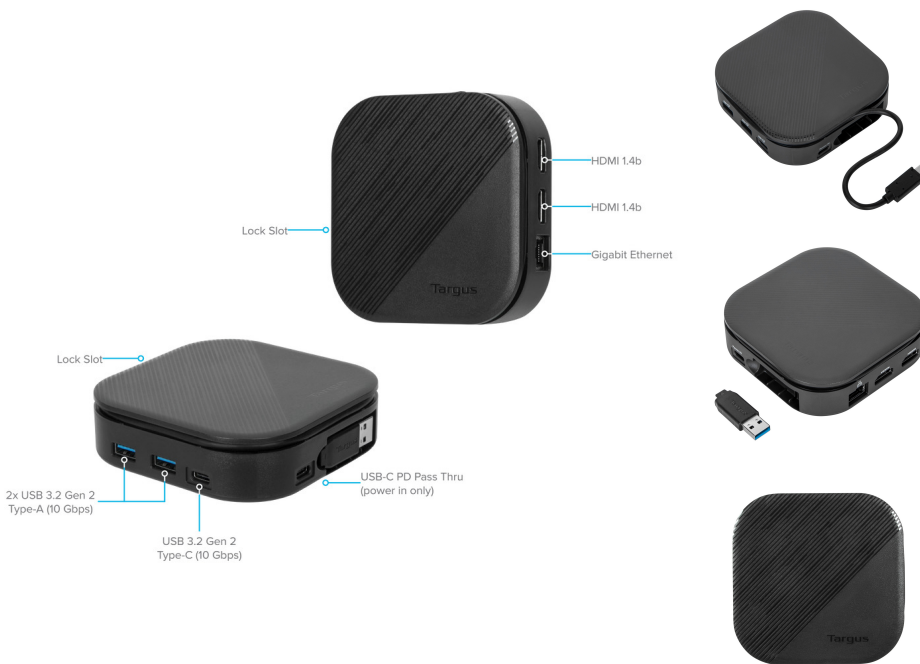

### USB-C® Universal Dual HD Compact Docking Station with 80W PD Pass-Thru

- Truly universal compatibility with DisplayLink® technology
- Supports single 2K (2560 x 1440 @50Hz) or dual HD (2048 x 1152 @60Hz) video via HDMI 1.4b
- 1x USB-C® (power in only) port supports PD Pass-Thru with Fast Role Swap\* up to 80W\*\*
- 2x USB-A 3.2 Gen 2 ports (10 Gbps)
- 1x USB-C® 3.2 Gen 2 port (10 Gbps)
- 1x RJ45 Gigabit Ethernet port
- 30 cm USB-C® 3.2 Gen 2 (10 Gbps) tethered stow-away host-connector with USB-A legacy host adapter included
- Compact size: 10.5 cm x 10.5 cm x 2.8 cm (WxLxH)
- Integrated lock slot accommodates standard security locks (Targus ASP 9 series and PA410 series cable locks) to safeguard equipment
- Windows®, macOS®, Chrome OS™, Android®, Ubuntu™
- Industry-leading 3-year warranty

SRP	229.99 €
Colour	Black, Grey
Device Compatibility	Universal
Warranty	3 Year Limited Warranty
EAN Code	5051794040326
Product Dim. (L x W x H) cm	0.20 x 10.5 x 10.5 : 2.80 kg.
Packaged Dim. (L x W x H) cm	20.00 x 14.50 x 5.00 : 0.30 kg. : Qty 1
Inner Carton Dim. (L x W x H) cm	N/A x N/A x N/A : N/A kg. : Qty N/A
Master Carton Dim. (L x W x H) cm	53.00 x 22.50 x 33.50 : 6.65 kg. : Qty 20
Country of Origin	TW
HTS	8471800000

#### Innovative Design -

A compact, lightweight design makes this dock ideal for travel and easily fits into the pocket of your backpack. Its tethered stow-away cable management keeps messy wires at bay. For ultimate flexibility, it's host bus-powered or you can connect a USB-C® power adapter to the dock (power adapter not included) to pass-thru and power the host. Perfect for those laptops with only a single USB-C port.

#### Connect Your Favorite Accessories -

With 2x USB-A ports (10 Gbps) and 1x USB-C® port (10 Gbps), it's simple to add the latest keyboard, external drives, and other peripherals to customise your travel workspace experience.