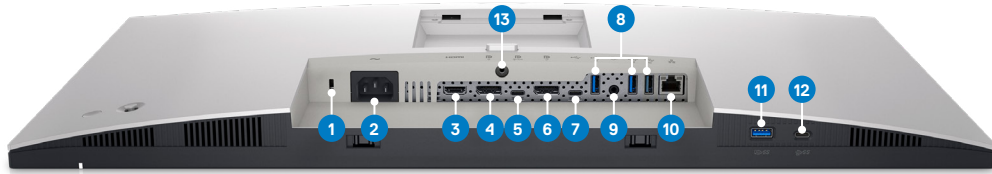

Style meets function: Crafted with a premium platinum silver finish, this sleek monitor features a small base and an elegant cable management system that hides cords within the monitor riser. Navigate the menu and adjust screen settings with the easy-to-use joystick control. Snap on the optional Dell Slim Soundbar (SB521A) for exceptional sound.

Connectivity and Accessories

DELL ULTRASHARP 27 USB-C HUB MONITOR | U2722DE

Purposeful design, built for ergonomic comfort.

Connectivity

- 1 Security lock slot
- 2 Power connector
- 3 HDMI port
- 4 DisplayPort
- 5 USB-C Upstream port (video and data, up to 90W power delivery)
- 6 DisplayPort (out)
- 7 USB-C Upstream port (data only)
- 8 Super speed USB 10Gbps (USB 3.2 Gen2) Type-A Downstream port (3)
- 9 Audio line-out port¹⁵
- 10 RJ45 port
- 11 Super speed USB 10Gbps (USB 3.2 Gen2) Type-A Downstream port with Power Charging
- 12 USB-C Downstream port (10Gbps, 15W)
- 13 Stand lock