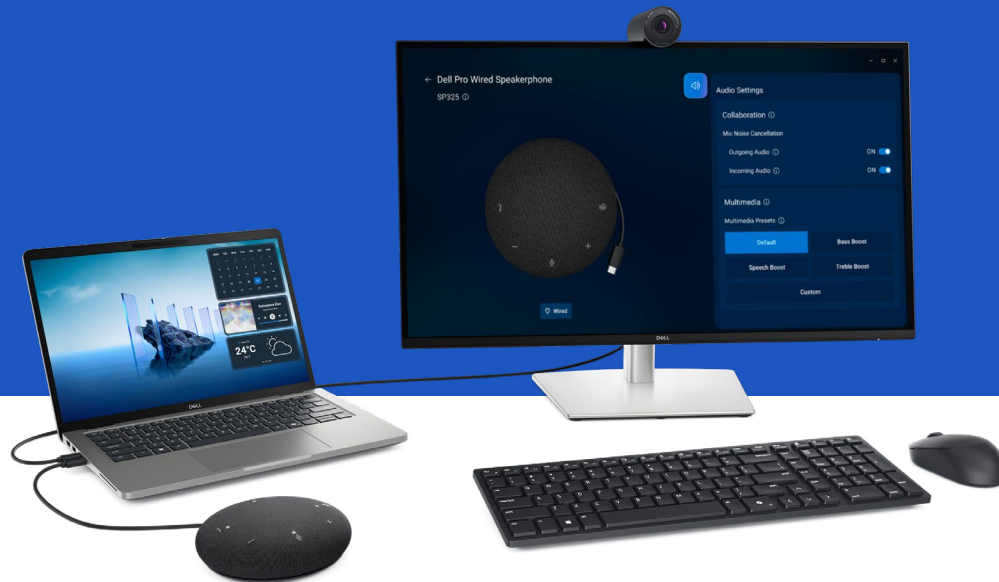

Dell Display and Peripheral Manager

Personalize your settings

Enhance and personalize your audio experience with Dell Display and Peripheral Manager¹

Set up is quick and easy, eliminating the need for complicated installation guides. Dell Display and Peripheral Manager¹ installs instantly² on your PC, providing seamless guidance to get you started right away.

With this intuitive software, you can personalize your audio experience by assigning preset modes like Speech, Bass Boost, or Treble Boost, creating tailored audio presets with the Audio Equalizer, and toggling AI noise cancellation on/off to suit your environment. Stay effortlessly updated with the latest firmware updates, ensuring optimal performance and control over your sound environment.

For IT managers, discover expanded Command Line Interface features from Dell Display and Peripheral Manager.

Screen image simulated for illustrative purposes only. Monitor model varies.

¹ Dell Display and Peripheral Manager is compatible with Microsoft Windows 10, Windows 11 on ARM, Windows 11 for Education and Mac OS operating systems.

² Manual installation may be required for some cases due to individual system security requirement.