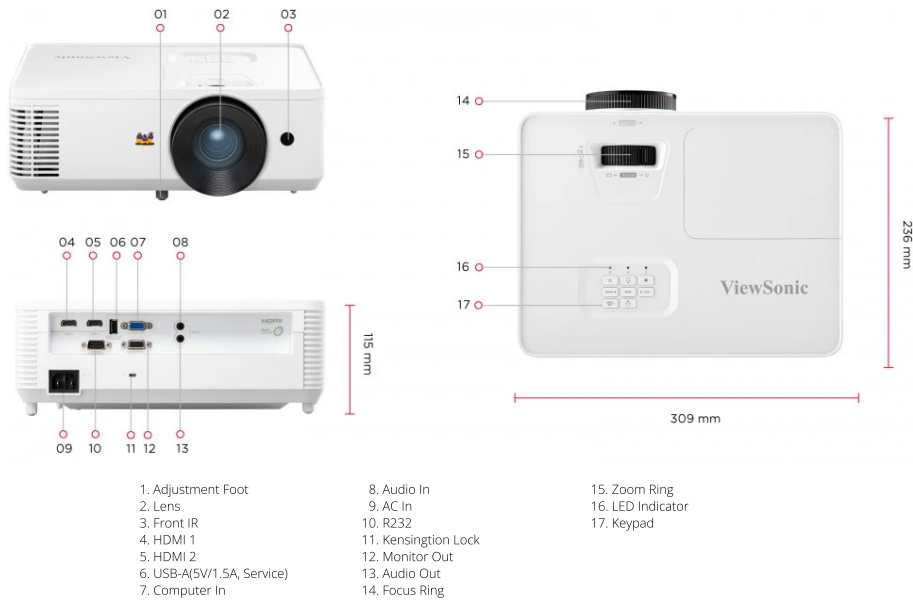

Product Description

The PA700W is ViewSonic's high brightness WXGA business/education projector. With 4,500 ANSI Lumens of highbrightness, the projector offers clear images of up-to-300" large screen in meeting rooms, classrooms, or anyother bright environment. The dual HDMI ports allow you to flexibly connect to multiple devices, easily switchingbetween content sources. The USB Type-A port can supply power to HDMI wireless dongles, making wireless contentstreaming more convenient. The projector also allows software updates via USB cable connection with simply yourlaptops, skipping trips to service centers.