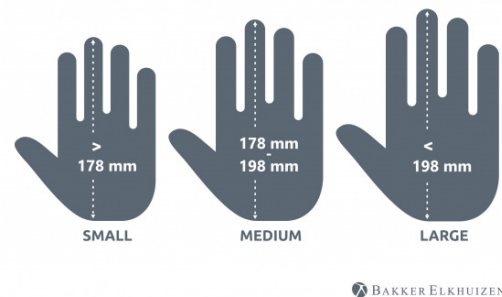

Evoluent D Wired

The Evoluent D is the latest vertical mouse. Its design was inspired by more than 18 years of experience and research.

The mouse reduces and prevents discomfort because it is held in a handshake position. This means the wrist bends less from side to side and the lower arm rotates less.

The "handshake" position of this vertical mouse ensures that your wrist bends less from side to side, which means your lower arm rotates inwards less (Schmid et al., 2015). As a result, there is less muscle activity in the lower arm than when using a standard mouse (Quemelo & Vieira, 2013).

Research shows that using a vertical mouse allows users to heal quicker from arm, wrist and hand injuries (Aarås et al., 2001).

The latest version of Evoluent at BakkerElkhuzien

The Evoluent D is made from high-quality materials to create a premium look and feel. Furthermore, this mouse has a very short acclimatisation time. Lastly, the Evoluent D Wired is available in two versions, so there is a perfect model for almost all hand sizes. The mouse is only suitable for right-handed users. You use your mouse a lot throughout the day. When using a traditional mouse, you twist your wrists, tense your arms and strain your shoulders. To avoid this, different types of ergonomic mice are available. A vertical mouse is one where the hand is held in a handshake posture.

[Read more online](#)

Specifications

Width	86 mm
Height	78 mm
Depth	110 mm
Weight	174 gr
Product code:	BNEEVRD (Multiple versions)

Contact

BAKKER ELKHUIZEN

BakkerElkhuizen
 Taalstraat 151
 5261 BC Vught
 Netherlands
 tel. +31 365467265
 email. info@bakkerelkhuizen.com
 website: www.bakkerelkhuizen.co.uk