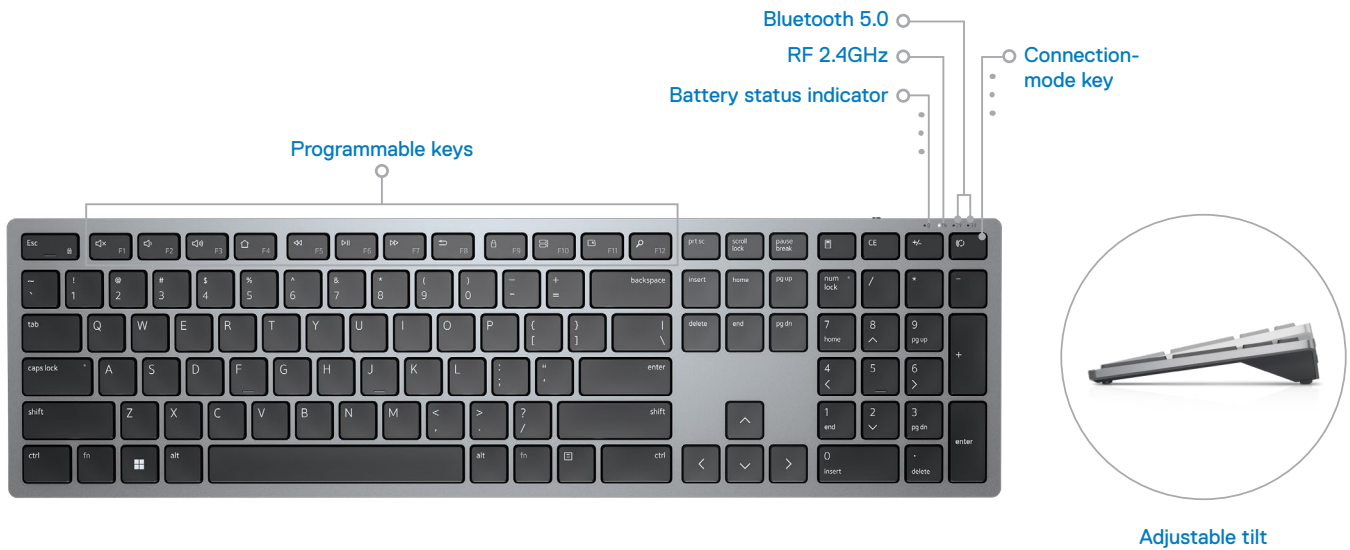

DELL MULTI-DEVICE
WIRELESS KEYBOARD

KB700

Outstanding multi-device
connectivity and comfort

DELL MULTI-DEVICE WIRELESS KEYBOARD

KB700

Ultimate productivity

Seamlessly connect and pair up to 3 devices via RF and Bluetooth connectivity. 12 programmable keys let you customize to frequently used applications or functions.

Stylishly comfortable

Full sized yet slim, this quiet keyboard keeps you efficient with all the keys you need. Tilt legs give you the flexibility to adjust to your preferred typing position. Work comfortably in style with this sleek keyboard that comes with a premium finish.

Superb reliability

Built to last, this wireless keyboard has one of the industry's leading battery lives at up to 36 months¹. Dell Advanced Exchange Service² offers you added peace of mind, shipping you a replacement the next business day during your 3-year Limited Hardware Warranty³ period.

DELL MULTI-DEVICE WIRELESS KEYBOARD

KB700

Outstanding multi-device connectivity and comfort

Experience superior multitasking features with a stylish and comfortable premium keyboard. Complete your tasks powered by one of the industry's leading battery lives at up to 36 months¹