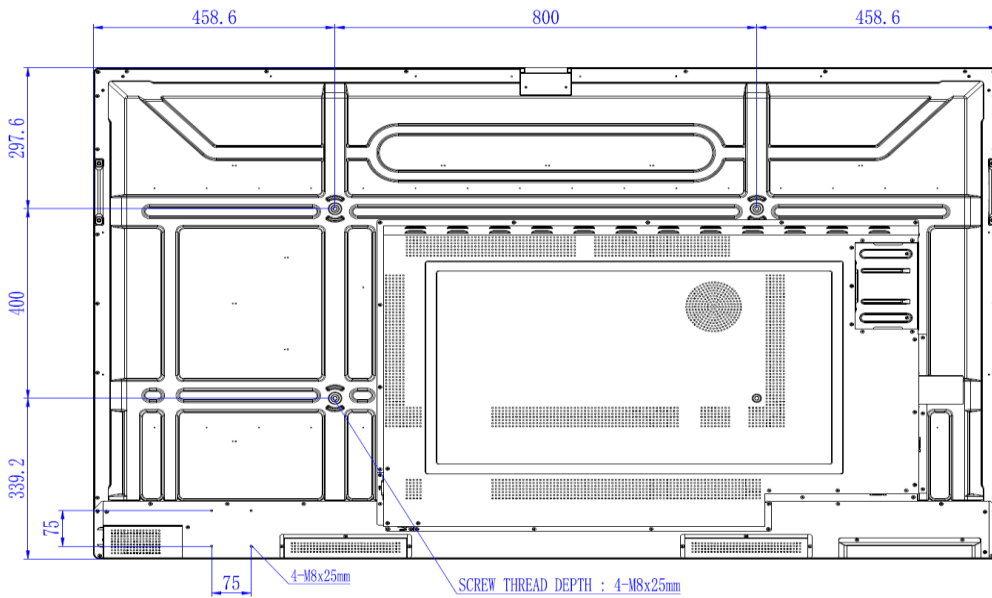

Input/output terminals

Front I/O

Rear I/O

Top I/O

Wall mount

Dimension