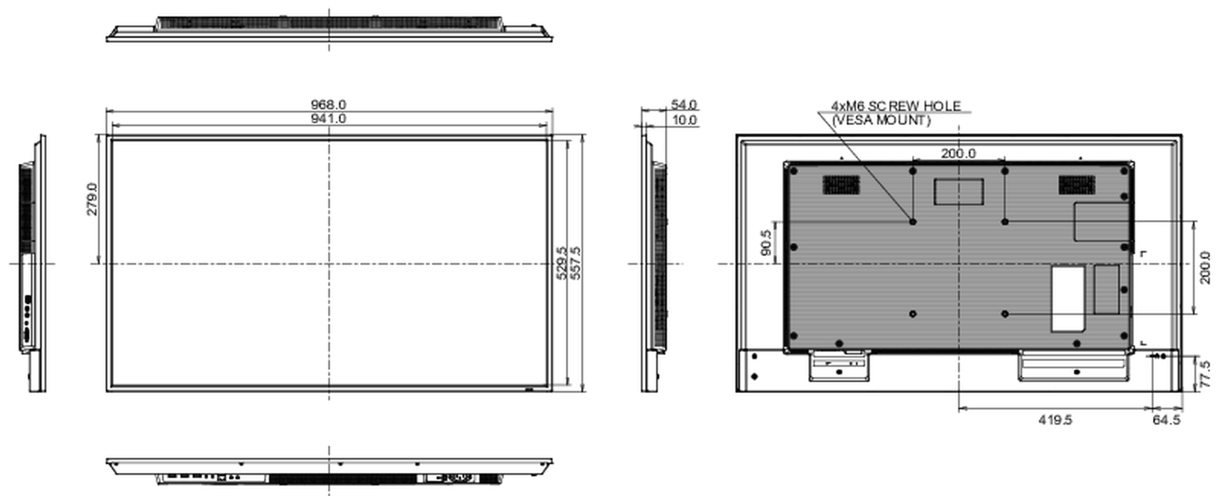

08 SUSTAINABILITY

Regulations	CB, CE, TÜV-Bauart, EAC, RoHS support, ErP, WEEE, REACH (RoHS2.0, PFOS)
REACH SVHC	above 0.1%: Lead

09 DIMENSIONS / WEIGHT

Product dimensions W x H x D	1237.5 x 710 x 55mm
Box dimensions W x H x D	1386 x 845 x 130mm
Weight (without box)	14.3kg
EAN code	4948570123544