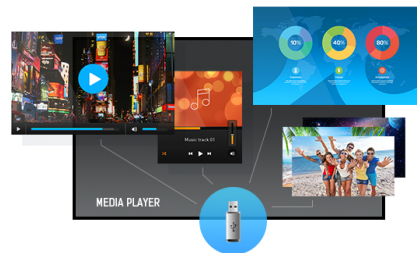

55" Professional Digital Signage display with 4K UHD resolution and 24/7 operating time

Set in a slim bezel, the iiyama LH5541UHS is a professional digital signage display offering 24/7 operating time in portrait and landscape orientation.

This 500cd/m² high brightness IPS panel with 4K UHD resolution (3840x2160) provides exceptional colour and image performance. With the built-in media player you can play your favourite music and show your most beautiful videos, photos and images directly on screen.

4K

UHD resolution (3840x2160), better known as 4K, offers a gigantic viewable area with 4 times more information and work space than a Full HD screen. Due to the high DPI (dots per inch), it displays an incredibly sharp and crisp image.

Media player

Play your favourite music and show your most beautiful videos, photos and images directly on screen from a flash drive or internal memory with the built-in media player.

01 DISPLAY CHARACTERISTICS