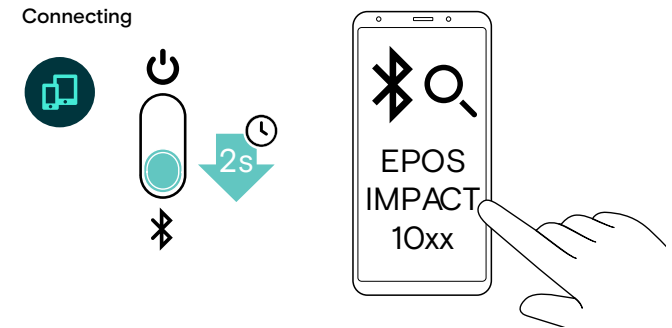

Connecting