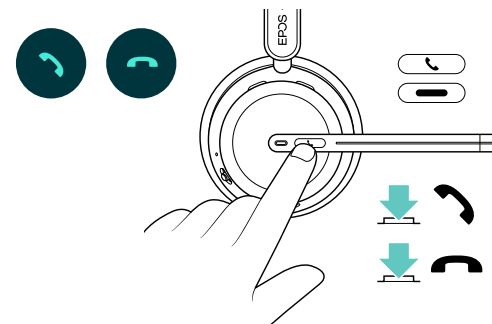

Accept/end a call