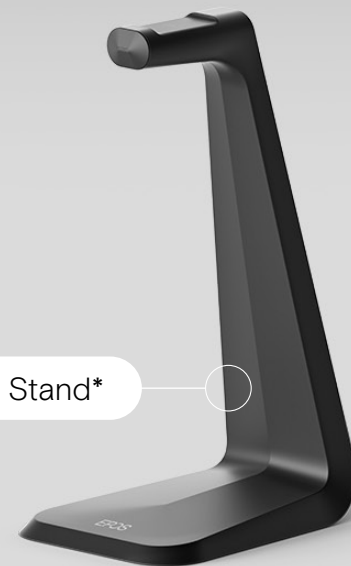

Experience true convenience

Wireless charging stand and smart features make using the headset truly intuitive and hassle-free.

What's in the Box

Soft Carry Pouch

BTD 800a Dongle

Safety Guide

Compliance Sheet

Quick Guide

CH 40 Charging Stand*

IMPACT 1000

USB-C to USB-C Cable

* Included in 1061, 1061T, 1061 ANC, 1061T ANC

How to Use the IMPACT 1000

Adjusting and wearing the headset

Mute/unmute