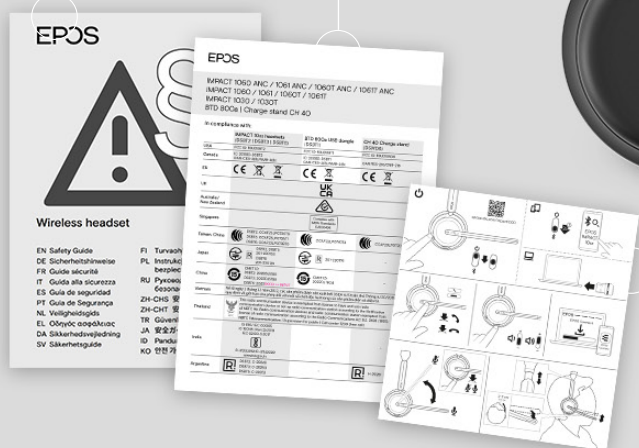

Experience true convenience

Wireless charging stand and smart features make using the headset truly intuitive and hassle-free.

What's in the Box

Soft Carry Pouch

BTD 800a Dongle

Safety Guide

Compliance Sheet