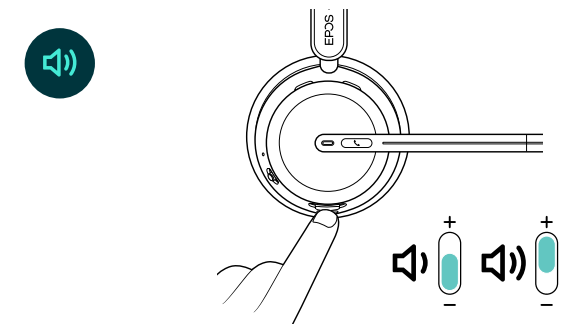

Adjusting the volume