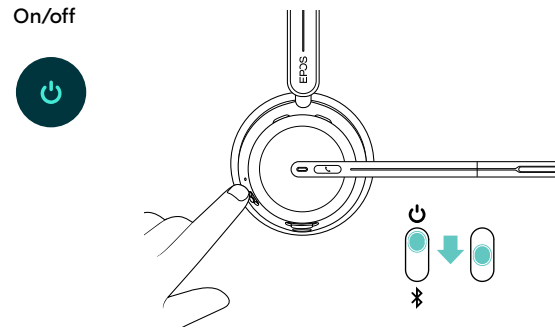

How to Use the IMPACT 1000

Adjusting and wearing the headset

Mute/unmute

On/off

Connecting

Accept/end a call

Adjusting the volume