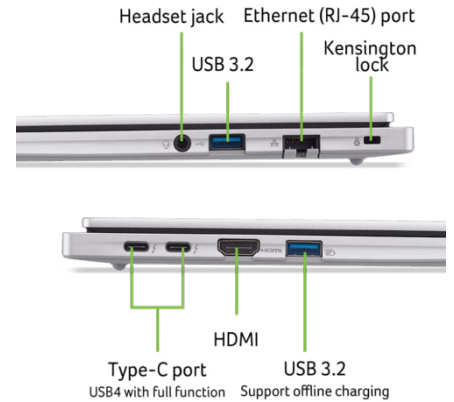

Acer TMP214-56-TCO-54AL

SPECIFICATIONS

Ordering Information

Series	Travelmate P2
Model name	TMP214-56-TCO-54AL
Part number	NX.BD3EG.001
EAN	4711474304193
Short description	14" Acer ComfyView™ WUXGA IPS (non-glare) / Intel® Core™ 5 processor 120U / 16 GB DDR5 RAM / 512 GB SSD / Intel® Graphics / Windows 11 Pro (64-bit)

Operating System

Operating System	Windows 11 Pro (64-bit)

Housing

Housing / Color	-
Component door	-
Dimensions	319.9 (W) x 235.4 (D) x 19.95 (H) mm
Weight	1.6 kg
Passively cooled (fanless)	-

Display

Display size	14"
Display type	Acer ComfyView™ WUXGA IPS Display with LED-Backlight (non-glare)
Display resolution in pixel	1920 x 1200
Aspect ratio	16:10

Processor

Processor	Intel® Core™ 5 processor 120U
Clock frequency	1.4 GHz base clock (Up to 5.0 GHz max. performance clock rate)
Cache	12 MB Intel® Smart Cache
Processing cores / threads	2 Performance-cores + 8 Efficient-cores / 12 Threads
NPU	-

Storage and drives

Memory	16 GB DDR5 RAM
Memory configuration	1 x 16 GB DDR5 RAM
Maximum RAM	-
Mass storage	512 GB PCIe Gen4 NVMe Solid-State-Drive (SSD)

Graphics card

Graphics card	Intel® Graphics

Connections

LAN	-
Wireless LAN	Intel® Wi-Fi 6E (802.11 ax)
Wireless WAN / SIM-Card	-
Wireless Gigabit	-
Bluetooth	Bluetooth® 5.3
NFC	-

IO ports

HDMI	HDMI® 2.1
Displayport	-
Thunderbolt	Thunderbolt™ 4 (via USB Type-C)
USB 3.2	2x USB 3.2 Gen 1 (1x power-off USB charging)
USB 3.1	-
USB 3.0	-
USB 2.0	-
USB 4.0	-
Ethernet (RJ-45)	Yes
Cardreader	MicroSD cardreader
Smart card reader	-
Audio port	3.5 mm headphone/speaker jack
Docking port	Yes

Input

Keyboard	80-/81-/84-key Acer backlight keyboard layout
Keyboard layout	German (QWERTZ)
Backlit keyboard	-
Touchpad	Multi-gesture touchpad