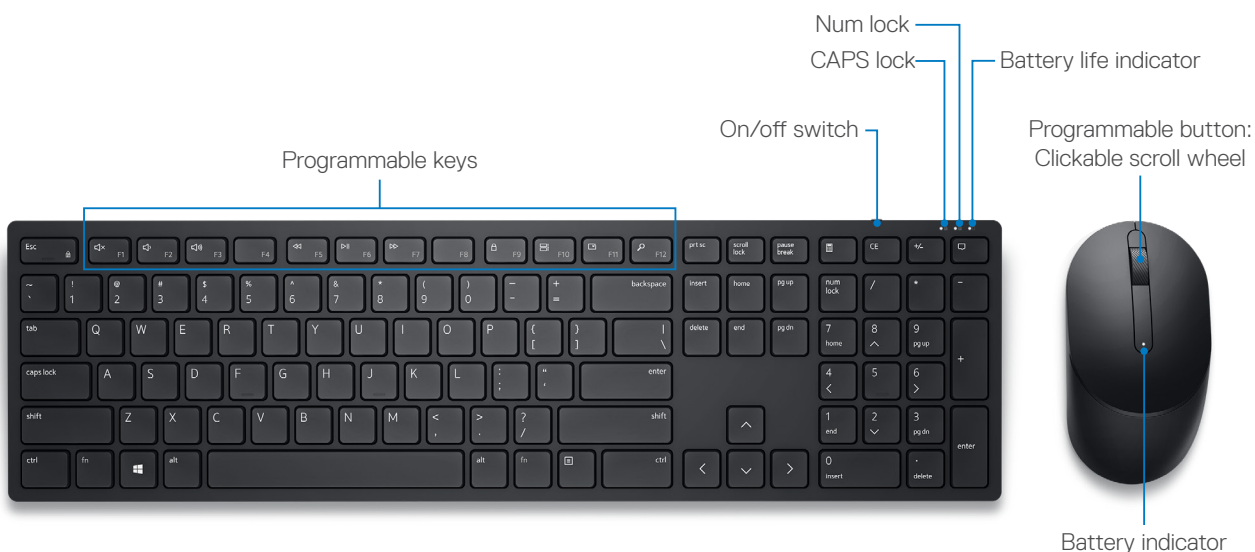

Features & Technical Specifications

Dell Pro Wireless Keyboard and Mouse – KM5221W

Color	Black	Software	Dell Peripheral Manager (Windows compatible) · Pair devices · Program shortcut buttons · Adjust DPI · View battery/connectivity status · Firmware updates
Connectivity	Wireless - 2.4GHz	Warranty	3-year Advanced Exchange Service²
Battery Life	36 months¹	Package Content	Keyboard & Mouse USB Receiver Batteries (Keyboard 2 x AAA / Mouse 1 x AA) Documentation
OS Support	2.4GHz · Windows 7, Windows 8.1 and 10; Mac; Linux (Red Hat Enterprise 8.0 /Ubuntu 18.4); Chrome; Android OS Dell Peripheral Manager · Windows 10 or later		

Keyboard		Mouse	
Typing Mechanism	Plunger keys	Sensor	Optical LED
Programmable Keys	F1-F12	Scroll	Mechanical
Multimedia Keys	3 Multimedia Keys (Vol+, Vol-, Speaker Mute)	Resolution (DPI)	1600 by default; Adjustable via DPM- 1000, 1600, 2400, 4000
Tilt Adjustment	5° / 9°	Buttons	3 (Middle click is programmable)
Dimensions		Dimensions	
Height	1.34 inches / 34 mm	Height	1.53 inches / 38.8 mm
Length	17.05 inches / 433 mm	Length	4.54 inches / 115.32mm
Width	4.85 inches / 123 mm	Width	2.44 inches / 61.96mm
Weight (without batteries)	0.88 lbs / 400 g	Weight (without batteries)	0.15 lbs / 65 g
Security	128-bit AES encryption		

Product availability varies by country. Contact your Dell representative or visit Dell.com to learn more.

¹ Based on Dell analysis of battery life usage model calculations, Nov. 2020. Results vary depending on use, operating conditions and other factors.

² Replacement part/unit dispatched, if needed, following completion of phone/online diagnosis. Fee charged for failure to return defective unit. Availability varies.

³ For a copy of the Limited Hardware Warranty, write to Dell USA LP, Attn: Warranties, One Dell Way, Round Rock, TX 78682 or see dell.com/warranty.