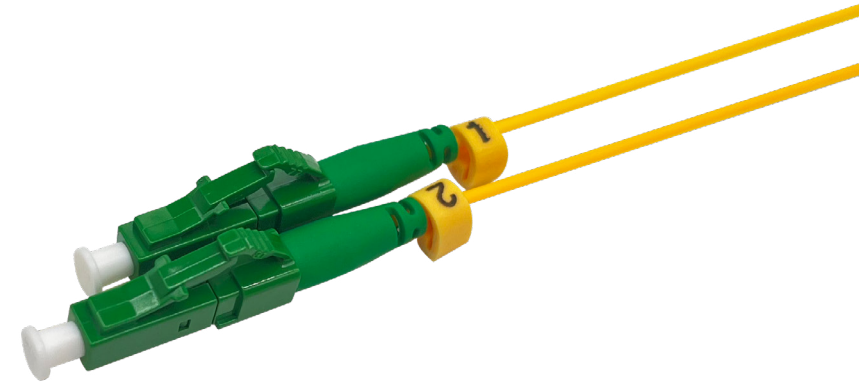

ARTICONA is Bechtle's own brand of IT accessories for the modern workplace and stands for quality and reliability in everyday business.

FO Simplex Patch Cable LC/APC-LC/APC

Article number: see below

This single-mode simplex patch cable with LC-APC connectors at either end is 100% tested to fulfil strict quality standards. Available in a range of lengths for easy installation. The 1.2 mm slim outer sheathing meets the G657.A1 standard and is halogen free (IEC-60754-2), low smoke (IEC-61034) and flame retardant (IEC-60332-1). This cable is suitable for indoor use and equipped with LC/APC male connectors angled at 8°.

Highlights:

- Extremely thin simplex patch cable with LC-APC connectors on both ends
- Single-mode fibre G657.A1 standard
- Outer sheath diameter: 1.2 mm
- Zero halogen (in accordance with IEC-60754-2)
- Low smoke (in accordance with IEC-61034) and flame retardant (in accordance with IEC-60332-1)

Specifications:

Product type	Patch cable (fibre)
Connectors	LC LC
Cable length	1 m / 2 m / 3 m / 5 m / 7.5 m / 10 m / 15 m / 20 m
Fibre diameter	9 / 125 µm (single-mode)
Fibre type	OS2
LED	No

Bechtle Logistik & Service GmbH
Bechtle Platz 1 | 74172 Neckarsulm | Germany

Article overview:

Length	Article Number
1m	4801644
2m	4801647
3m	4801651
5m	4801655
7.5m	4801658
10m	4801663
15m	4801665
20m	4801670