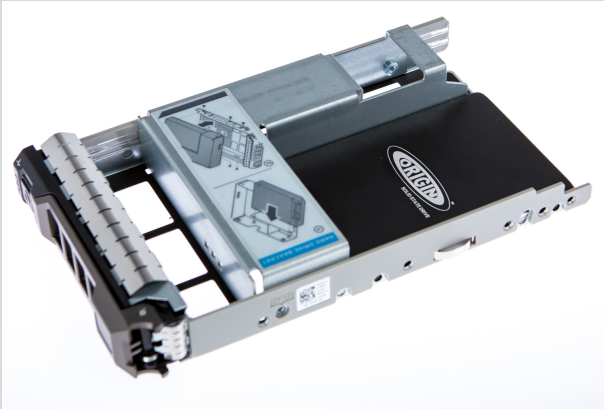

Enterprise SSD, Hot Swap, 1920GB, MWL, 3 DWPD, 3.5 inch (8.9cm), 6G SATA

Key Features

- 100% hardware compatible solid state drive
- Plug and play solution
- Complete kit incl. hot swap caddy
- Does not invalidate OEM warranty
- 5 Years advanced replacement warranty

Product Details

Product	Origin Storage DELL-1920EMLCMWL-S17
Description	Enterprise SSD, Hot Swap, 1920GB, MWL, 3 DWPD, 3.5 inch (8.9cm), 6G SATA
Vendor Part Number	DELL-1920EMLCMWL-S17
EAN-Code	5056006107316
OEM P/N	n/a

Main specifications

Type	Hot Swap Server Drive
Capacity	1,92TB
Form Factor	3.5 inches
Interface Type	SATA
Spindle Speed	n/a RPM
Cache	n/a MB

Additional Information

Hardware Compatibility	PowerEdge M630 Blade, R330, R430, R530, R630, R630XL, R730, R730XD, R730xd XL, R730XL, R830, R930, T430, T440, T630, T640 (G13 HDD Backplane) und viele mehr
Warranty	5 Years Advance Replacement
Box Contents	Solid State Drive mounted in hot swap caddy
Weight	g
Customs Tariff Number	85235110
Country of Origin	United Kingdom