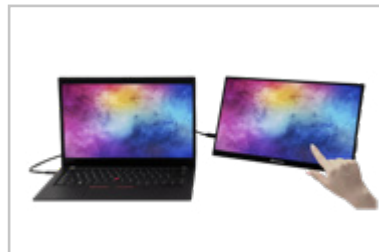

# PMT-14

Portable Touchscreen Monitor  
Full HD 1080p 14" Metal Housing

## Image library

Download high-res images from the marketing directory:  
[www.verbatim-marcom.com](http://www.verbatim-marcom.com)

Front

Angled

Right side

Back angled

Pack content

Packaging 3D

Lifestyle 1

Lifestyle 2

Lifestyle 3

Lifestyle 4

Lifestyle 5

Lifestyle 6