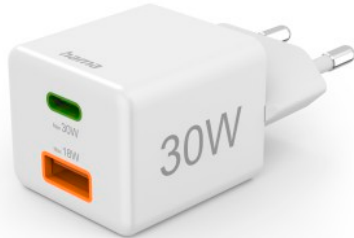

Charging adapter

00201992 Fast Charger, 1x USB-C PD, 1x USB-A QC, Mini-Charger, 30 W, white

Highlightstext:

- Full power for up to two devices at the same time: with the fast charger, charge mobile phones, tablets and so on at top speed via the socket - charging adapter with Power Delivery quick charging technology, also supports Qualcomm® Quick Charge™ 2.0/3.0
- Choose turbo mode: the fast charger charges many times faster than a conventional 5-Watt charger - charging speed with Power Delivery up to 30 Watt, additionally supports Qualcomm® Quick Charge™
- Perfect for smartphones with high charging power: charge devices at high speed, to 60% in 30 minutes, ideal for devices of the latest generations since these often no longer come with chargers included when purchased
- Ideal for simultaneously and quickly charging several devices via USB-A or USB-C
- Power for two: high-quality USB charger with one USB-C and one USB-A port for charging up to two devices at the same time, e.g. smartphone and tablet
- Maximum compatibility: Power Delivery can be used anywhere, making it ideal for smartphones, AirPods, tablets and power packs
- Supports Power Delivery and Qualcomm® Quick Charge™ 2.0/3.0 technology, which guarantees extra-quick charging, faster than with conventional charging technologies
- Perfect quick charging plug for on the go and at home: small and lightweight power supply unit that fits in any bag or hand luggage and, thanks to its compact design, doesn't block any other sockets
- Optimized charging process saves the battery thus extending its service life
- Connected devices are automatically recognized and optimally charged
- Intelligent chip set for safe charging: overloading, excess current and short circuit protection, IC with temperature protection
- Backwards-compatible with all versions of Power Delivery and Qualcomm® Quick Charge™ 3.0 technology
- Max. output power: 30 Watts - Universal charger for the rapid charging of mobile phones and many other devices via the USB-A and USB-C interface
- 100 - 240 V mains connection suitable for worldwide use in conjunction with country-specific adapter