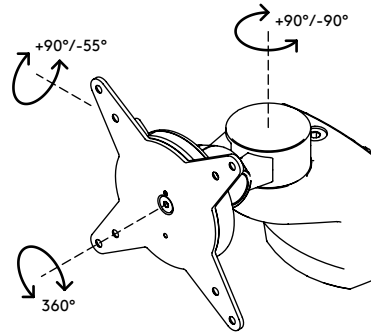

58.402

Viewlite monitor arm - rail 402

Free up desk space with this monitor arm that mounts onto a slat rail/wall or toolbar. You can tilt and swivel your monitor to achieve your perfect positioning. Simply adjust the screw on top to tighten or loosen the clamping mechanism.

- Fixed height
- Fixed depth
- Main components made of aluminium
- 40% of aluminium content is already recycled
- VESA MIS-D 75 x 75/100 x 100 mm compatible
- Monitor: tilt +90°/-55°, swivel +90°/-90°, rotate 360°
- Weight capacity max. 8 kg per monitor
- Comes with a rail mount
- Fitted with a practical quick-release VESA system
-
- Monitor rotation lock can be enabled

viewlite X

+90°/-55°

+90°/-90°

360°

75 x 75/100 x 100

8 kg

Viewlite monitor arm - rail 402

2016/11/22

58.402

 212 x 181 x 128 mm

 1 pcs

 silver-white

 1,271 kg

 805410584023