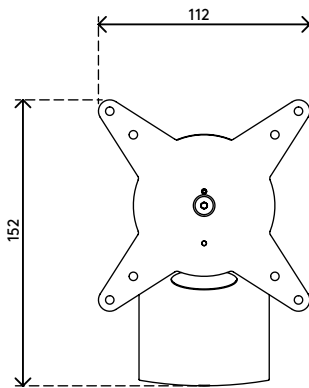

58.402

Viewlite monitor arm - rail 402

Free up desk space with this monitor arm that mounts onto a slat rail/wall or toolbar. You can tilt and swivel your monitor to achieve your perfect positioning. Simply adjust the screw on top to tighten or loosen the clamping mechanism.

- Fixed height
- Fixed depth
- Main components made of aluminium
- 40% of aluminium content is already recycled
- VESA MIS-D 75 x 75/100 x 100 mm compatible
- Monitor: tilt +90°/-55°, swivel +90°/-90°, rotate 360°
- Weight capacity max. 8 kg per monitor
- Comes with a rail mount
- Fitted with a practical quick-release VESA system
-
- Monitor rotation lock can be enabled

viewlite X

+90°/-55°

+90°/-90°

360°

75 x 75/100 x 100

8 kg

Viewlite monitor arm - rail 402

2016/11/22

58.402

 212 x 181 x 128 mm

 1 pcs

 silver-white

 1,271 kg

 805410584023