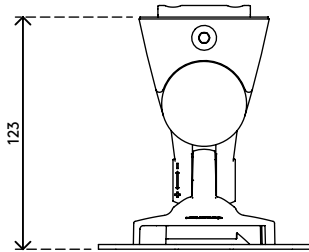

58.402

Viewlite monitor arm - rail 402

Free up desk space with this monitor arm that mounts onto a slat rail/wall or toolbar. You can tilt and swivel your monitor to achieve your perfect positioning. Simply adjust the screw on top to tighten or loosen the clamping mechanism.

- Fixed height
- Fixed depth
- Main components made of aluminium
- 40% of aluminium content is already recycled
- VESA MIS-D 75 x 75/100 x 100 mm compatible
- Monitor: tilt +90°/-55°, swivel +90°/-90°, rotate 360°
- Weight capacity max. 8 kg per monitor
- Comes with a rail mount
- Fitted with a practical quick-release VESA system
-
- Monitor rotation lock can be enabled

viewlite X

+90°/-55°

+90°/-90°

360°

75 x 75/100 x 100

8 kg

Viewlite monitor arm - rail 402

2016/11/22

58.402

 212 x 181 x 128 mm

 1 pcs

 silver-white

 1,271 kg

 805410584023