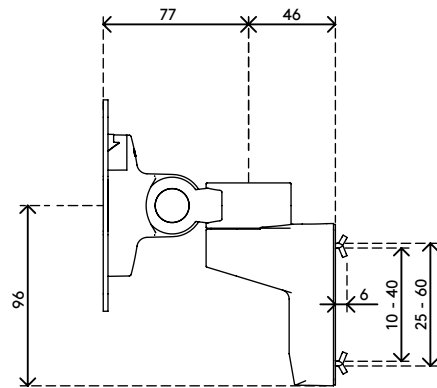

58.402

Viewlite monitor arm - rail 402

Free up desk space with this monitor arm that mounts onto a slat rail/wall or toolbar. You can tilt and swivel your monitor to achieve your perfect positioning. Simply adjust the screw on top to tighten or loosen the clamping mechanism.

- Fixed height
- Fixed depth
- Main components made of aluminium
- 40% of aluminium content is already recycled
- VESA MIS-D 75 x 75/100 x 100 mm compatible
- Monitor: tilt +90°/-55°, swivel +90°/-90°, rotate 360°
- Weight capacity max. 8 kg per monitor
- Comes with a rail mount
- Fitted with a practical quick-release VESA system
-
- Monitor rotation lock can be enabled

viewlite X

+90°/-55°

+90°/-90°

360°

75 x 75/100 x 100

8 kg

Viewlite monitor arm - rail 402

2016/11/22

58.402

 212 x 181 x 128 mm

 1 pcs

 silver-white

 1,271 kg

 805410584023