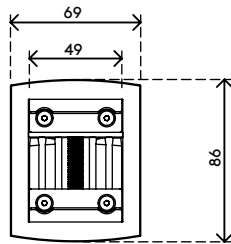

58.402

Viewlite monitor arm - rail 402

Free up desk space with this monitor arm that mounts onto a slat rail/wall or toolbar. You can tilt and swivel your monitor to achieve your perfect positioning. Simply adjust the screw on top to tighten or loosen the clamping mechanism.

- Fixed height
- Fixed depth
- Main components made of aluminium
- 40% of aluminium content is already recycled
- VESA MIS-D 75 x 75/100 x 100 mm compatible
- Monitor: tilt +90°/-55°, swivel +90°/-90°, rotate 360°
- Weight capacity max. 8 kg per monitor
- Comes with a rail mount
- Fitted with a practical quick-release VESA system
-
- Monitor rotation lock can be enabled

viewlite X

+90°/-55°

+90°/-90°

360°

75 x 75/100 x 100

8 kg

Viewlite monitor arm - rail 402

2016/11/22

58.402

 212 x 181 x 128 mm

 1 pcs

 silver-white

 1,271 kg

 805410584023