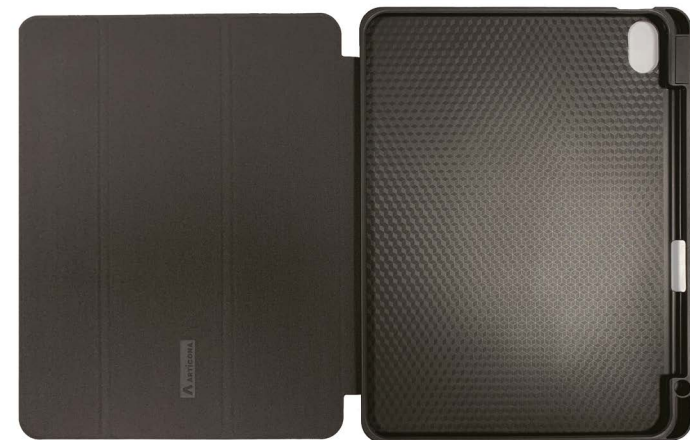

● **ARTICONA is Bechtle's own brand of IT accessories for the modern workplace and stands for quality and reliability in everyday business.**

ARTICONA iPad Air 11 (26/25/24) Case

Article number: 4816378

Highlights:

- Protective case for the Apple iPad Air 11 (2024), iPad Air 11 (2025), iPad Air 11 (2026), iPad Air 10.9 (2020) and iPad Air 10.9 (2022).
- Magnetic cover with Smart Sleep/Wake Up and stand function
- With internal pen holder for magnetic Apple Pen & magnetic ARTICONA Pen
- Velvety feel
- Reduces fingerprints
- Free access to all buttons and connection

Specifications:

Product type:	Protective Glass
Compatible devices:	Apple iPad Air 11" M2 (2024), iPad Air 11" M3 (2025), iPad Air 11" M4 (2026), iPad Air 10.9" (Gen 4 2020), iPad Air 10.9" (Gen 5 2022).
Application:	Tablet
Display size:	27.7cm (10.9"), 27.9cm (11")
Colour:	Black
Functions:	stand function, penholder, wake-/sleep-function
Material:	PU + TPU