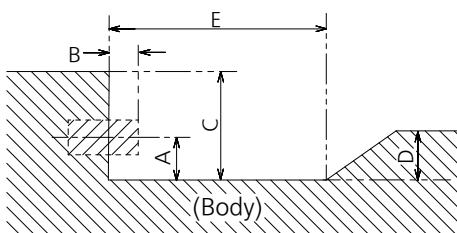

Sectional view of terminal b

(HDMI OUT / HDMI 1 / DisplayPort INPUT /
AUDIO OUT / IR IN / HDMI 4 / HDMI 3 / HDMI 2)