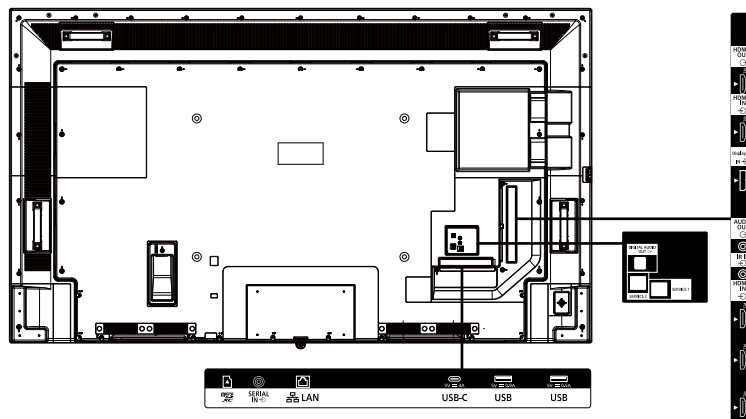

CONNECTION TERMINAL

¹ Specifications and appearance are subject to change without notice.