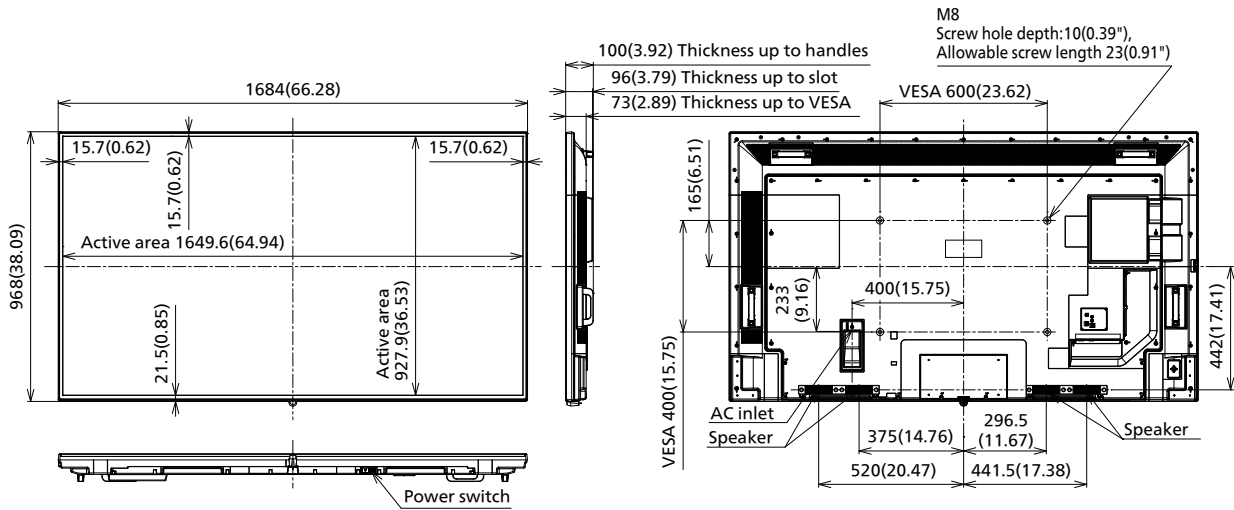

INCLUDED ACCESSORIES

- Remote Control - Batteries (AA Size) x 2
- AC cord x 4 (USA/EU/UK/AUS) (approx. 2 m (78.7"))
- IR sensor x 1 (cable length approx. 1480 mm (4.85 ft))
- IR Sensor Holder x 1 (Screw x 2)
- RS232C cable x1 (Approx. 1 m (3.28 ft)) - Clamper x 3

STANDARD (CERTIFICATIONS)

SAFETY REGULATIONS	UL 62368-1, CSA C22.2 No. 62368-1 EN62368-1 AS/NZS 62368.1
RADIATION REGULATIONS	FCC 47 CFR Part 15 Subpart B, ICES-003 EN55032, EN55035, EN61000-3-2, EN61000-3-3 AS/NZS CISPR 32

WIRELESS LAN

Compliance standard	IEEE 802.11 a/b/g/n/ac Dualband (Wireless LAN Standard protocol)
Channel	CH 1-13, CH 36-64, CH 100-140
Communication range	Approx. 30 m (Depends on usage environment)

Bluetooth®

Supported version	Bluetooth® 5.1
Profile	HID / A2DP

REMOTE CONTROL TRANSMITTER

Power Requirements	DC 3 V (AA Size batteries x 2)
Operating distance¹	Approx. 7 m (23 ft)
Weight	Approx. 111 g (3.92 oz) including batteries
Dimensions (W x H x D)	51 x 161 x 27 mm (2.00" x 6.34" x 1.07")

¹ When operated directly in front of remote control sensor.

OPTIONAL ACCESSORIES

Early warning software	ET-SWA 100 / 105 series

DIMENSIONS

Cautions: This drawing is not a scale
Units: mm (inches)