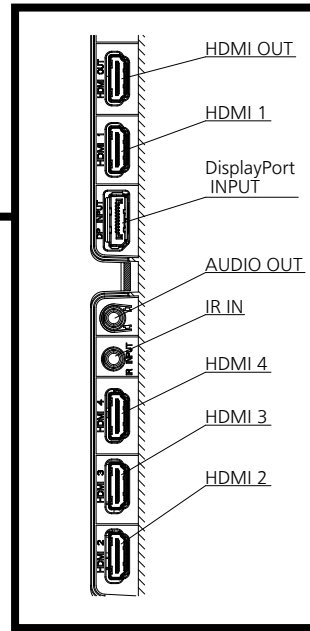

Note

- An auto detected signal format may be differently displayed from the actual input signal.
- [i] shown after the number of dots of resolution means the interlace signal.

● Drawing of terminals

View from back

Magnified figure of terminal b

Magnified figure of terminal a

Sectional view of terminal a

(MICRO SD / SERIAL IN / LAN / USB TYPE-C /
USB TYPE-A / USB TYPE-A)

Terminal a
75SQE2W Terminal (Bottom)

Units : mm (inches)

(HDMI OUT / HDMI 1 / DisplayPort INPUT /
AUDIO OUT / IR IN / HDMI 4 / HDMI 3 / HDMI 2)

Terminal b
75SQE2W Terminal (Side)

Units : mm (inches)

	HDMI	Display Port	IR / AUDIO OUT
A	6.6 (0.26)	6.6 (0.26)	7.7 (0.3)
B	-	-	0.7 (0.02)
C	24.9 (0.98)		
D	24.9 (0.98)		
E	93.6 (3.69)		