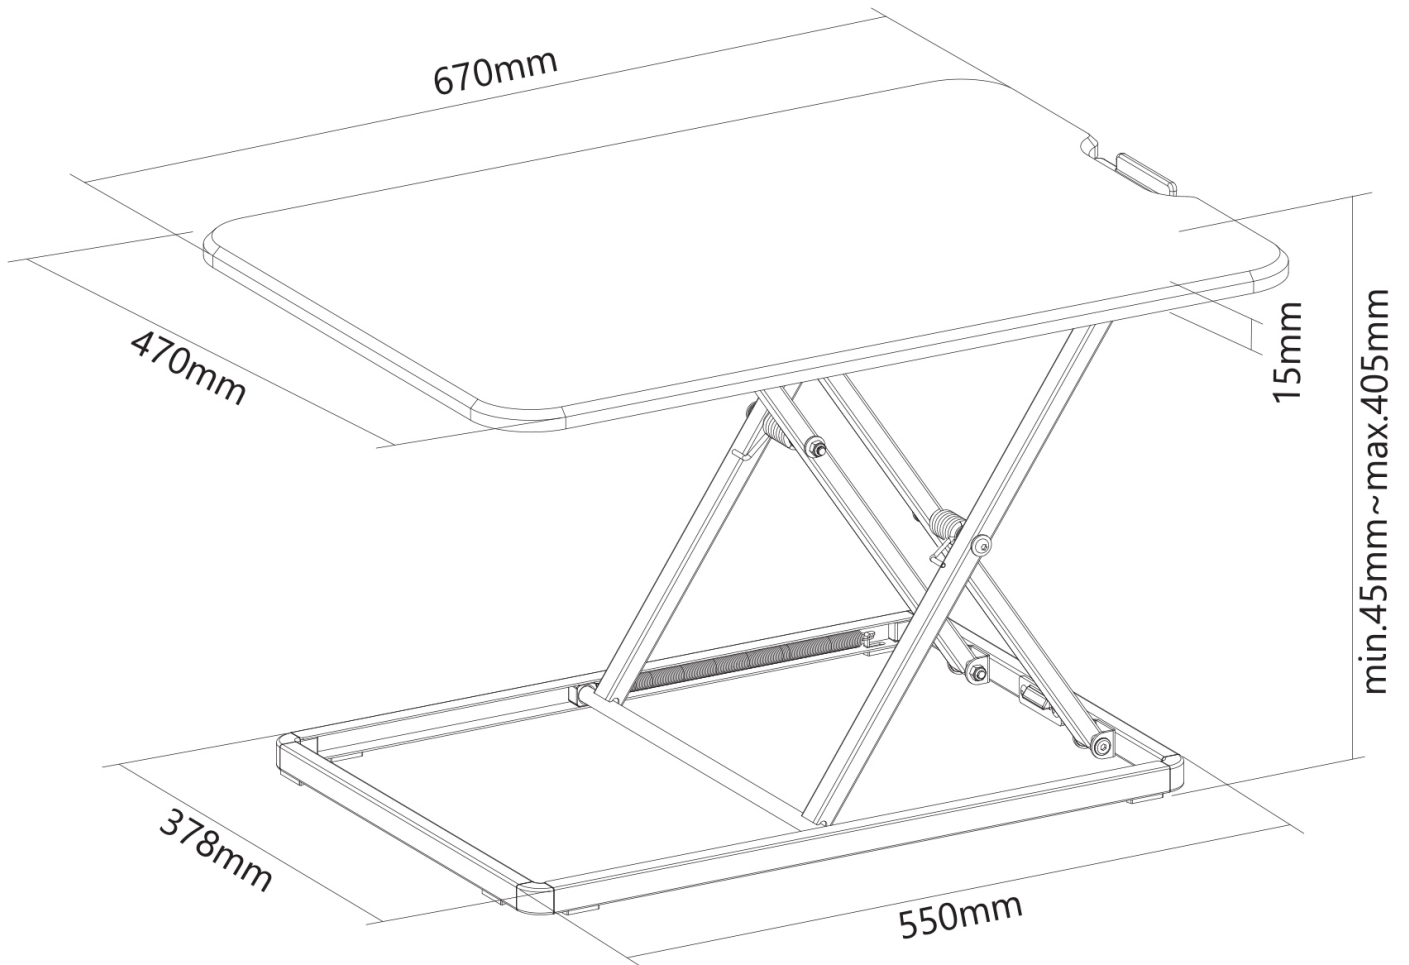

**THE BEST SUPPORT
FOR YOUR AV & IT HARDWARE**
T: +31(0)23-5478888 | E: info@newstar.eu | W: www.newstar.eu

NS-WS050BLACK

NEWSTAR SIT-STAND WORKSTATION

NewStar Products Europe B.V.
Wateringweg 62/B
2031 EJ HAARLEM
THE NETHERLANDS

Phone : +31(0)23-5478888
Fax : +31(0)23-5478889
Email : info@newstar.nl
Website : www.newstar.eu

NewStar cannot be held liable for any inaccuracies and copyrights.
No part of this publication may be reproduced and/or published by print, photocopy, microfilm or in any other way, without prior written permission of NewStar Computer Products Europe BV.