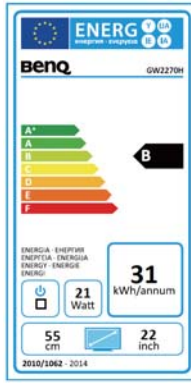

## BenQ GW2270H

54.61 cm / 21.5" VA LED-Display

- Full-HD – 1080p/ 16:9
- LED-backlight
- Dynamic contrast 20 Mio:1
- Response time 5 ms (GtG)
- Flicker Free / Low Blue Light

	Model : GW2270H
	Art. No. / EAN Code : 9H.LE6LA.TBE / 471875506083 0
	Type : 54,61 cm / 21,5" Wide (AMVA+ Panel)
<b>Panel</b>	Resolution : 1920 x 1080 Full-HD - 1080p / 16:9
	Pixel Pitch : 0,248 mm
	Picture diagonal / -area (w x h) : 546,1 mm / 476,64 x 268,11 mm
	Max. Colors: 16.7 Million
	Viewing Angle H/V (CR>=10) : 178°/ 178°
	Contrast (static) : 3000:1
	Contrast (dynamic) : 20 million:1
	Brightness : 250 cd/m <sup>2</sup>
	Response Time : 5 ms (GtG)
<b>Connection:</b>	HDMI Connector : 2 x HDMI
	VGA Connector : RGB analog
	Headphone Jack : Yes
	Frequency H/V : 30-83 KHz / 50-76 Hz
	Card reader : SD/SDHC/SDXC
<b>Control</b>	Controls : On/Off power button, 5 OSD buttons
	Functions : contrast, brightness, sharpness, vertical and horizontal picture, phase, pixel clock, 1 user 3 pre-settings color temperature, 17 languages, OSD (position, time), input, reset, information
<b>Extra</b>	Special : Flicker Free / Low Blue Light
	Protection : Kensington Lock
	Mounting : Vesa 100 x 100 mm
	Swivel : -45°/+45° left/right
	Tilt : -5° / +20°
<b>Energy</b>	Power Supply : internal
	Voltage for operation : 90 ~ 264 VAC / 47 ~ 63 Hz
	Power consumption (Base on Energy star) : < 22 W
	(Sleep Mode) : 0.3 W
<b>Certification</b>	Safety : CE
	TCO / Energy Star : 6.0 / 6.0
<b>Environment</b>	Operation : + 5 ~ +40°C; 20 ~ 90% air humidity
	Storage : -20 ~ +60°C; 10 ~ 90% air humidity
<b>Characteristic</b>	Weight net : 4 kg
	Housing Color : Black
	Dimension with base (H x W x D) : 400 x 506 x 178 mm
	Accessories : Power-, VGA-, HDMI cable
	Warranty Terms : 3 years on-site exchange