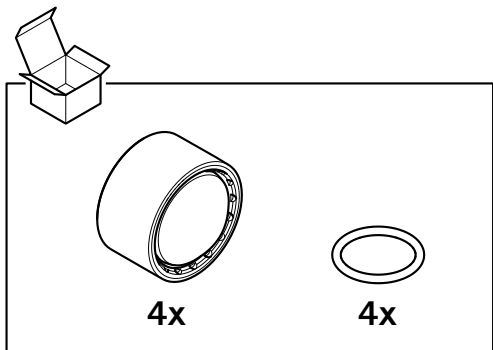

AXIS TF1802-RE Lens Protector
AXIS TF1803-RE Lens Protector

Installation Guide

1.1

i

AXIS TF1802-RE + AXIS F2105-RE

**i**

AXIS TF1803-RE + AXIS F2135-RE

1.2