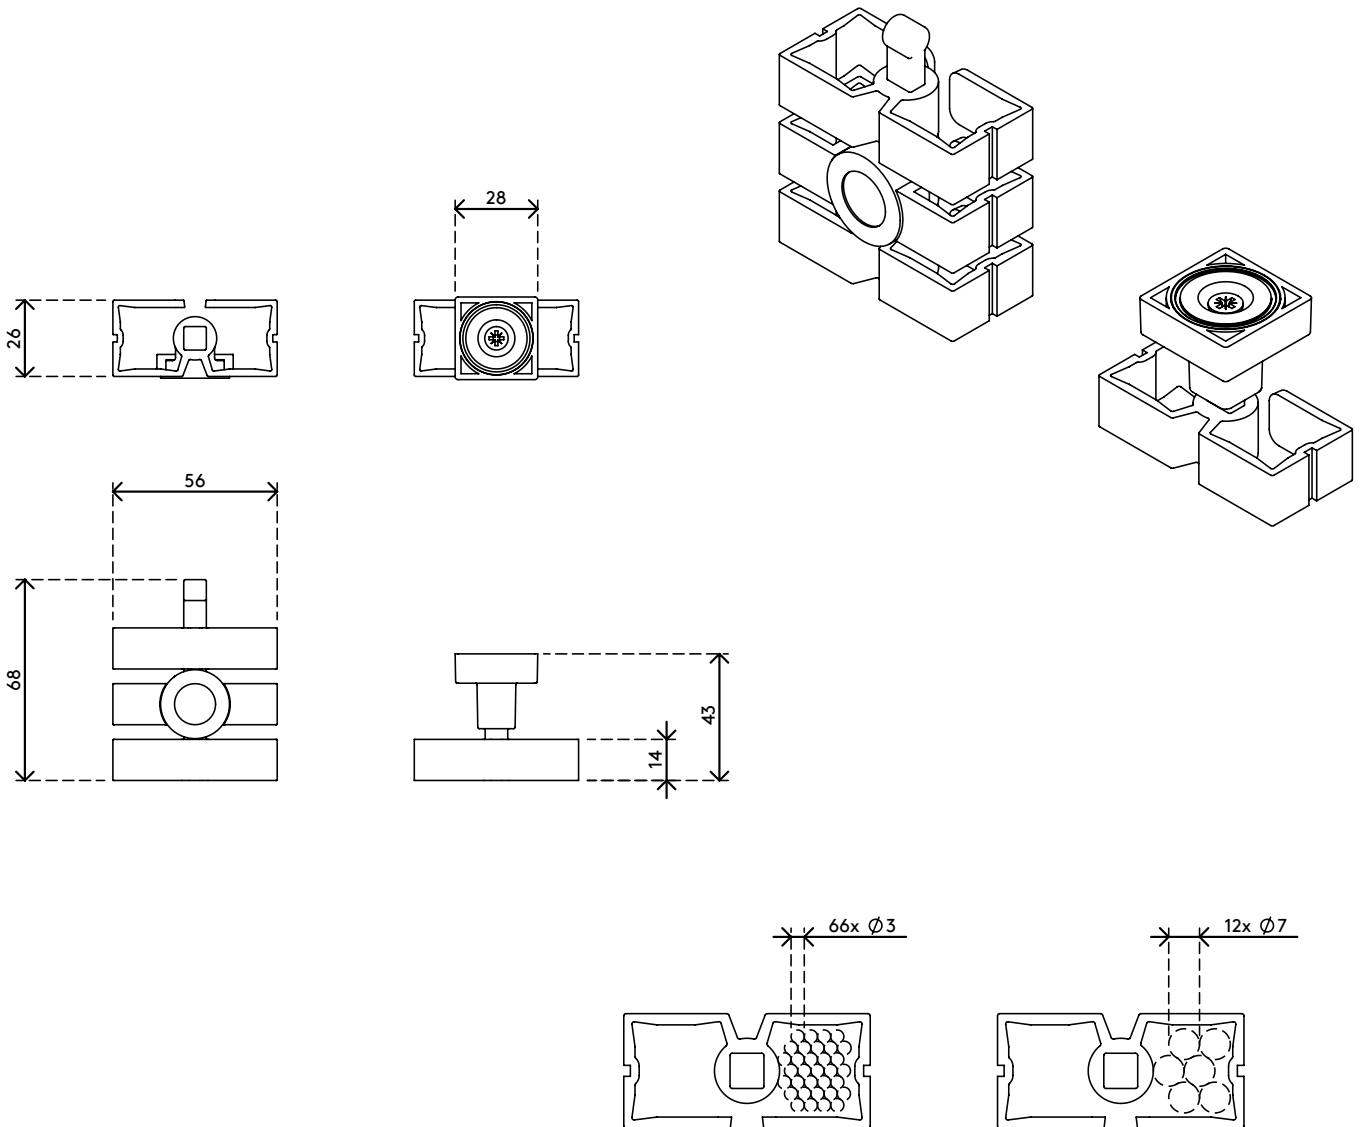

34.383

Addit cable worm sit-stand - magnetic mounting set 383

The magnetic mounting set installs the Addit cable worm sit-stand without wasting time with screws. It simply attaches magnetically to a metal support under the desktop. For desks with metal legs or traverses, the mounting set comes complete with a magnetic mid-element that can be added to the cable worm sit-stand to neatly guide it via a metal leg/traverse.

Attention: Addit cable worm sit-stand 373 not included

- Mounting set for Addit cable worm sit-stand
- Magnetic mounting via top and mid-elements
- Improves cable worm guidance
- For use on desks where screw installation isn't possible

Addit cable worm sit-stand - magnetic mounting set 383

2018/12/11

34.383

 182 x 125 x 30 mm

 1 pcs

 black

 0,090 kg

 805410343835