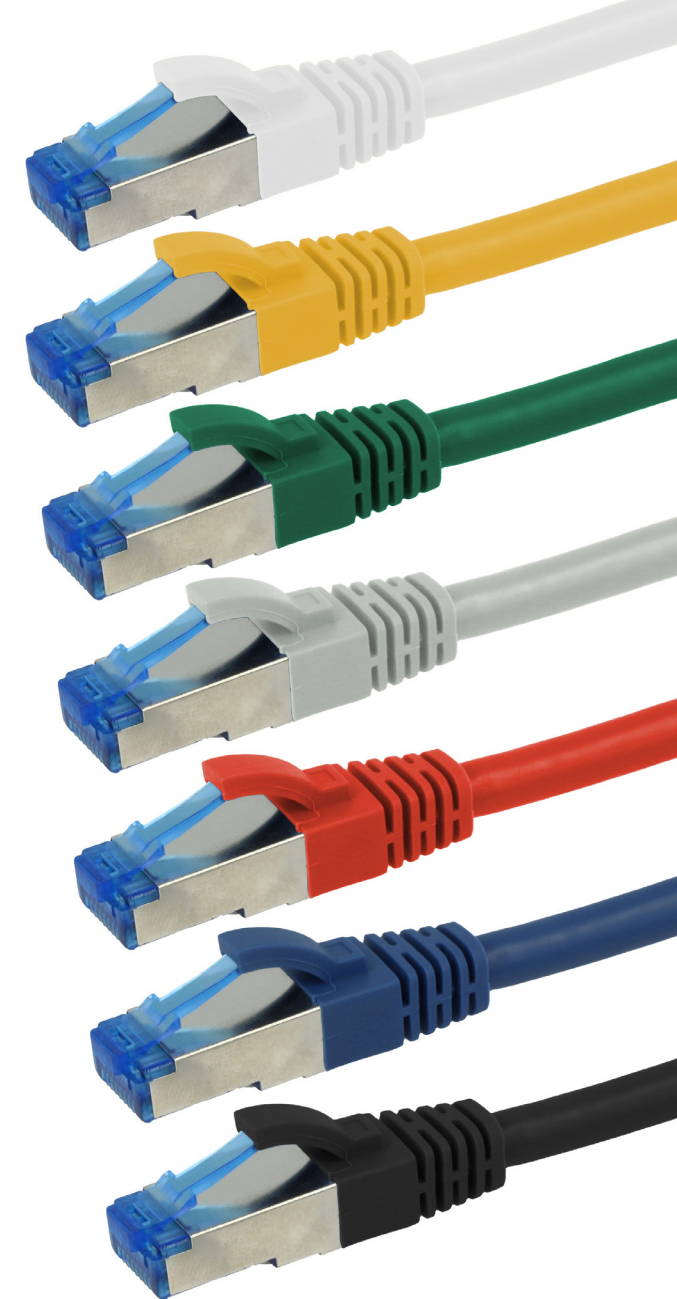

- For 10 up to 10000 Mbit/s
- For transmissions up to 500 Mhz
- Halogen free and silicon free
- Length printed on the boot
- Flame retardant in compliance with IEC-60332-1
- Superflex Cat. 7 TPE Raw cable
- External diameter: 6.5 mm

Bechtle Logistik & Service GmbH
Bechtle Platz 1 | 74172 Neckarsulm | Deutschland

Specifications

Shielded	Foil/braided shielding
Paired twisted	Yes 1/2,3/6,4/5,7/8
Transfer rate	Up to 500 MHz
Area of application	10 to 10000 Mbit/s
Norm	ANSI/TIA 568-C.2
Category	Cat6a
Shielding	S/FTP (PIMF)
Pin assignment	Straight-through
Class	Price/Performance
Halogen free	Yes
LED	No
Cable diameter (AWG)	AWG26
Product type	RJ45 Patch Cable
Special features	Very flexible

Article overview

Length	Grey	Blue	Yellow	Green	Red	Black	White
0.15 m	4257393						
0.25 m	4257394						
0.5 m	4257395	4257184	4257215	4257276	4257494	4257526	4338092
1 m	4257396	4257185	4257216	4257277	4257495	4257527	4338122
1.5 m	4257397	4257186	4257217	4257278	4257498	4257528	4338126
2 m	4257424	4257194	4257226	4257290	4257508	4257538	4338129
3 m	4257477	4257196	4257228	4257292	4257510	4257540	4338132
4 m	4257479						
5 m	4257484	4257197	4257229	4257293	4257511	4257541	4338133
7.5 m	4257485	4257198	4257230	4257294	4257512	4257542	4338138
10 m	4257422	4257187	4257218	4257279	4257499	4257529	4338140
15 m	4257423	4257188	4257219	4257280	4257500	4257530	4338144
20 m	4257425	4257195	4257227	4257291	4257509	4257539	4338147
25 m	4257426						
30 m	4257478						