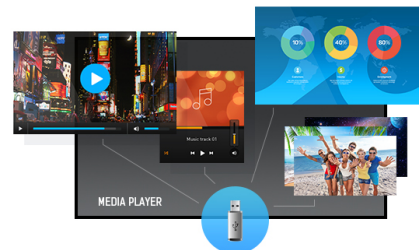

50" Professional Digital Signage display with 4K UHD resolution

Set in a slim bezel, the iiyama LE5041UHS is a professional digital signage display offering 18/7 operating time and landscape orientation.

The 4K UHD resolution (3840x2160) provides exceptional colour and image performance. With the built-in media player you can play your favourite music and show your most beautiful videos, photos and images directly on screen.

Media player

Play your favourite music and show your most beautiful videos, photos and images directly on screen from a flash drive or internal memory with the built-in media player.

01 DISPLAY CHARACTERISTICS

Design	Thin bezel
Diagonal	49.5", 125.7cm
Panel	VA, haze haze 2%
Native resolution	3840 x 2160 (8.3 megapixel 4K UHD)
Aspect ratio	16:9
Panel brightness	350 cd/m ²
Static contrast	5000:1
Response time (GTG)	9ms
Viewing zone	horizontal/vertical: 178°/178°, right/left: 89°/89°, up/down: 89°/89°
Horizontal Sync	30 - 83kHz
Viewable area W x H	1096 x 616.4mm, 43.1 x 24.3"
Pixel pitch	0.285mm
Bezel colour and finish	black, glossy