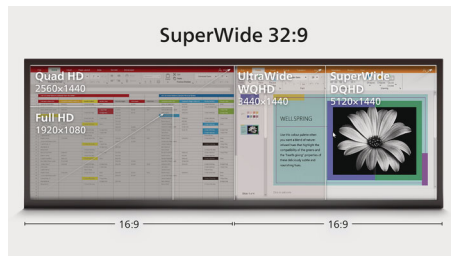

32:9 SuperWide

32:9 SuperWide 49" screen with 5120 x 1440 resolution is designed to replace multiscreen setups for a massive wide view. It's like having two 27" 16:9 Quad HD displays side by side. SuperWide monitors offer the screen area of dual monitors without the complicated setup.