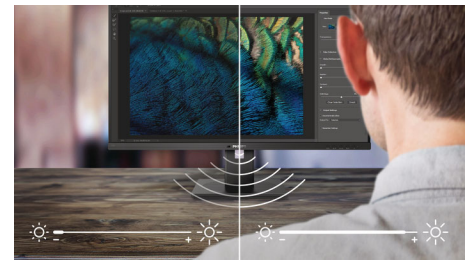

PowerSensor

PowerSensor is a built-in 'people sensor' that transmits and receives harmless infrared signals to determine if the user is present and then automatically reduces monitor brightness when then user steps away from the desk, cutting energy costs by up to 80 percent and prolonging monitor life

TUV Rheinland Eyesafe

Philips display meets the TUV Rheinland Eyesafe® standard to truly protect you from long exposure to blue light. The always-on blue light filter not only helps reduce digital eye strain, but also guarantees colour integrity.